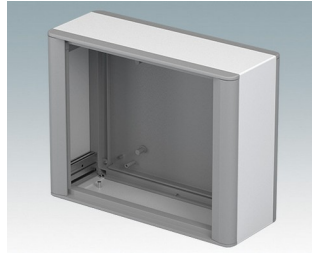

M7023006
TECHNOMET-CONTROL
C218V
Aluminum
Traffic white/traffic gray A RAL
9016/7042
9.06"x7.09"x3.74"