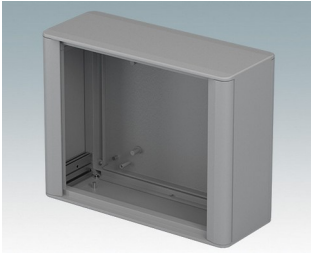

Select Versions

M7023002
TECHNOMET-CONTROL
C218V
Aluminum
Traffic gray A RAL 7042
9.06"x7.09"x3.74"