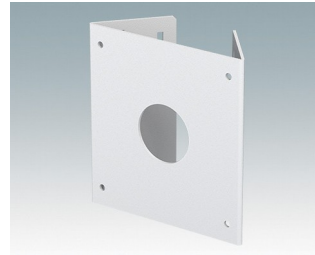

**M7000742**  
 Front Panel P – C325  
 Aluminum  
 Traffic Gray A RAL 7042  
 13.07"x0.08"x9.48"

**M7000744**  
 Front Panel P – C336  
 Aluminum  
 Traffic Gray A RAL 7042  
 13.07"x0.08"x13.81"

**M7000746**  
 Front Panel P – C430  
 Aluminum  
 Traffic Gray A RAL 7042  
 15.43"x0.08"x11.45"

**M7000900**  
 Wall Mounting Kit S  
 Mild Steel CR4  
 Traffic White RAL 9016  
 6.18"x5.71"x0.63"

**M7000905**  
 Wall Mounting Kit L  
 Mild Steel CR4  
 Traffic White RAL 9016  
 8.86"x9.25"x0.63"