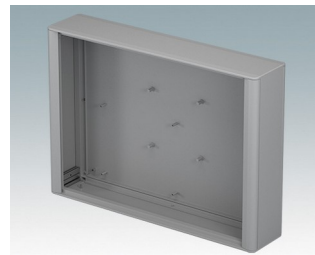

M7042202
TECHNOMET-CONTROL
C430V
Aluminum
Traffic gray A RAL 7042
16.54"x11.81"x3.74"