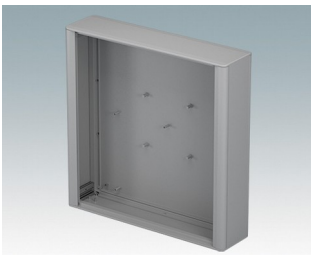

M7036402
TECHNOMET-CONTROL
C336V
Aluminum
Traffic Gray A RAL 7042
14.17"x14.17"x3.74"