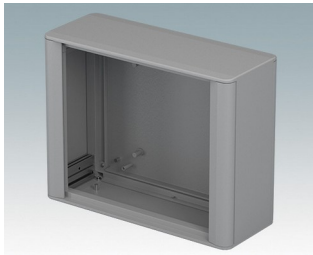

Modern, highly versatile VESA-mount enclosures for HMI, electronic controls, instrumentation

- Advanced aluminum housings developed for the installation of standard displays, panel PCs, HMIs (Siemens, Turck Banner, Beijer, Beckhoff, B&R...) and touchscreens of various sizes
- Cohesive design in four standard sizes with a slim profile just 3.74" deep
- Specifically suitable for **Siemens TP** displays, screen sizes KTP400 to TP1200 – [Download datasheet >>](#)
- Compatible with **Turck Banner** displays, model types TX705 to TX810 – [Download datasheet >>](#)
- Compatible with **Beijer** displays model types X2 – [Download datasheet >>](#)
- Standard VESA MIS-D 100 mounting on the rear for a control arm, wall bracket etc.
- Diecast front/rear bezels fit flush with the case body for a smooth appearance
- Standard internal mounting options – M3 PCB pillars on the rear panel, M3 holes and guide rails in the assembly extrusions for holding internal plates
- Clever internal extrusion design means the product is cost-effective, yet easy to customize in any size, with excellent space for connectors
- Snap-on trims in the front/rear bezels hide all the assembly screws
- Removable base panel on the underside with space for cable entry
- All case panels fitted with M4 threaded pillars for earth connections
- Anodized and painted front panels (accessories) – recessed in the bezels to protect displays, keypads etc.
- Direct wall/machine mounting (with accessory kit)
- Accessory pole mounting bracket for poles $\varnothing 1.97"$ or larger
- Accessory internal mount plate kit.

Order your own fully customized version [learn more here >>](#)

Select Versions

M7023002
TECHNOMET-CONTROL
C218V
Aluminum
Traffic gray A RAL 7042
9.06"x7.09"x3.74"

M7023006
TECHNOMET-CONTROL
C218V
Aluminum
Traffic white/traffic gray A RAL
9016/7042
9.06"x7.09"x3.74"