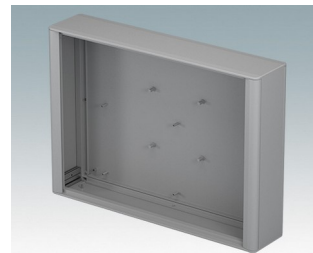

M7042202
TECHNOMET-CONTROL
C430V
Aluminum
Traffic gray A RAL 7042
16.54"x11.81"x3.74"