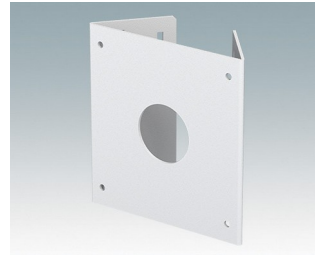

M7000742
 Front Panel P – C325
 Aluminum
 Traffic gray A RAL 7042
 13.07"x0.08"x9.48"

M7000744
 Front Panel P – C336
 Aluminum
 Traffic gray A RAL 7042
 13.07"x0.08"x13.81"

M7000746
 Front Panel P – C430
 Aluminum
 Traffic gray A RAL 7042
 15.43"x0.08"x11.45"

M7000900
 Wall Mounting Kit S
 Mild Steel CR4
 Traffic white RAL 9016
 6.18"x5.71"x0.63"

M7000905
 Wall Mounting Kit L
 Mild Steel CR4
 Traffic white RAL 9016
 8.86"x9.25"x0.63"

M7000920
 Pole-Mount Bracket
 Mild Steel CR4
 Traffic white RAL 9016
 4.72"x4.92"x1.77"