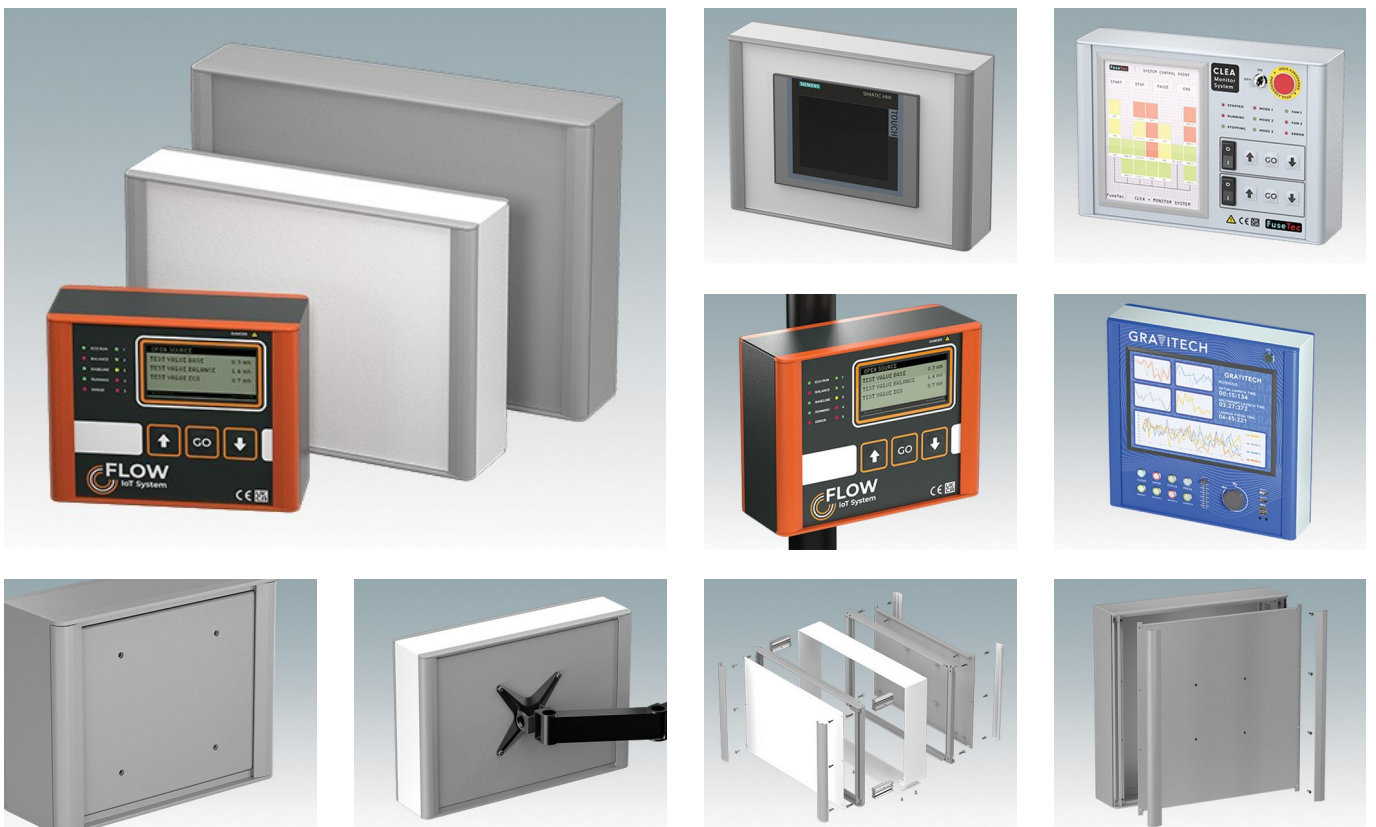

Order your own fully customized version [learn more here >>](#)