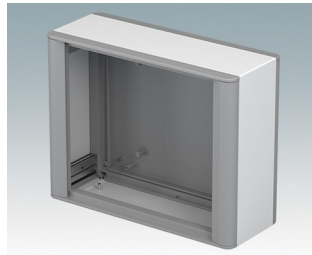

M7023006
TECHNOMET-CONTROL
C218V
Aluminum
Traffic white/traffic gray RAL
9016/7042
9.06"x7.09"x3.74"