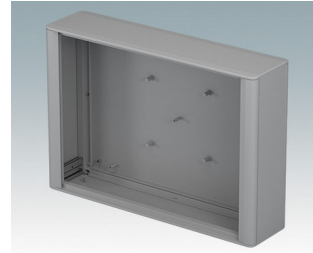

M7036102
TECHNOMET-CONTROL
C325V
Aluminum
Traffic gray A RAL 7042
14.17"x9.84"x3.74"