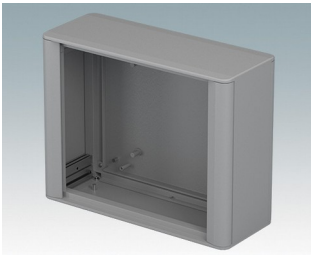

Select Versions

M7023002
TECHNOMET-CONTROL
C218V
Aluminum
Traffic Gray A RAL 7042
9.06"x7.09"x3.74"