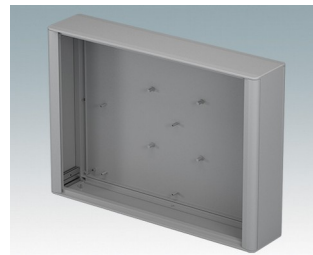

M7042202
TECHNOMET-CONTROL
C430V
Aluminum
Traffic Gray A RAL 7042
16.54"x11.81"x3.74"