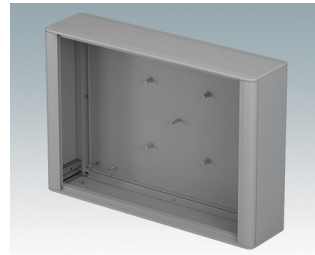

Modern, highly versatile VESA-mount enclosures for HMI, electronic controls, instrumentation

- Advanced aluminum housings developed for the installation of standard displays, panel PCs, HMIs (Siemens, Turck Banner, Beijer, Beckhoff, B&R...) and touchscreens of various sizes
- Cohesive design in four standard sizes with a slim profile just 3.74" deep
- Specifically suitable for **Siemens TP** displays, screen sizes KTP400 to TP1200 – [Download datasheet >>](#)
- Compatible with **Turck Banner** displays, model types TX705 to TX810 – [Download datasheet >>](#)
- Compatible with **Beijer** displays model types X2 – [Download datasheet >>](#)
- Standard VESA MIS-D 100 mounting on the rear for a control arm, wall bracket etc.
- Diecast front/rear bezels fit flush with the case body for a smooth appearance
- Standard internal mounting options – M3 PCB pillars on the rear panel, M3 holes and guide rails in the assembly extrusions for holding internal plates
- Clever internal extrusion design means the product is cost-effective, yet easy to customize in any size, with excellent space for connectors
- Snap-on trims in the front/rear bezels hide all the assembly screws
- Removable base panel on the underside with space for cable entry
- All case panels fitted with M4 threaded pillars for earth connections
- Anodized and painted front panels (accessories) – recessed in the bezels to protect displays, keypads etc.
- Direct wall/machine mounting (with accessory kit)
- Accessory pole mounting bracket for poles $\varnothing 1.97"$ or larger
- Accessory internal mount plate kit.

Order your own fully customized version [learn more here >>](#)

Select Versions

M7023002
TECHNOMET-CONTROL
C218V
Aluminum
Traffic gray A RAL 7042
9.06"x7.09"x3.74"

M7023006
TECHNOMET-CONTROL
C218V
Aluminum
Traffic white/traffic gray A RAL
9016/7042
9.06"x7.09"x3.74"