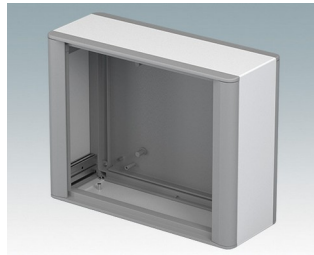

Modern, highly versatile VESA-mount enclosures for HMI, electronic controls, instrumentation

- Advanced aluminum housings developed for the installation of standard displays, panel PCs, HMIs (Siemens, Turck Banner, Beijer, Beckhoff, B&R...) and touchscreens of various sizes
- Cohesive design in four standard sizes with a slim profile just 3.74" deep
- Specifically suitable for **Siemens TP** displays, screen sizes KTP400 to TP1200 – [Download datasheet >>](#)
- Compatible with **Turck Banner** displays, model types TX705 to TX810 – [Download datasheet >>](#)
- Compatible with **Beijer** displays model types X2 – [Download datasheet >>](#)
- Standard VESA MIS-D 100 mounting on the rear for a control arm, wall bracket etc.
- Diecast front/rear bezels fit flush with the case body for a smooth appearance
- Standard internal mounting options – M3 PCB pillars on the rear panel, M3 holes and guide rails in the assembly extrusions for holding internal plates
- Clever internal extrusion design means the product is cost-effective, yet easy to customize in any size, with excellent space for connectors
- Snap-on trims in the front/rear bezels hide all the assembly screws
- Removable base panel on the underside with space for cable entry
- All case panels fitted with M4 threaded pillars for earth connections
- Anodized and painted front panels (accessories) – recessed in the bezels to protect displays, keypads etc.
- Direct wall/machine mounting (with accessory kit)
- Accessory pole mounting bracket for poles $\varnothing 1.97"$ or larger
- Accessory internal mount plate kit.

Order your own fully customized version [learn more here >>](#)

Select Versions

M7023002
TECHNOMET-CONTROL
C218V
Aluminum
Traffic gray A RAL 7042
9.06"x7.09"x3.74"

M7023006
TECHNOMET-CONTROL
C218V
Aluminum
Traffic white/traffic gray A RAL
9016/7042
9.06"x7.09"x3.74"