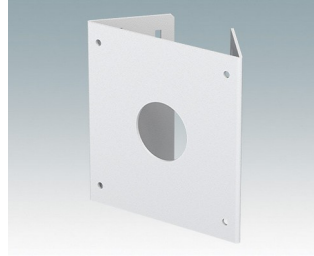

**M7000742**  
 Front Panel P – C325  
 Aluminum  
 Traffic gray A RAL 7042  
 13.07"x0.08"x9.48"

**M7000744**  
 Front Panel P – C336  
 Aluminum  
 Traffic gray A RAL 7042  
 13.07"x0.08"x13.81"

**M7000746**  
 Front Panel P – C430  
 Aluminum  
 Traffic gray A RAL 7042  
 15.43"x0.08"x11.45"

**M7000900**  
 Wall Mounting Kit S  
 Mild Steel CR4  
 Traffic white RAL 9016  
 6.18"x5.71"x0.63"

**M7000905**  
 Wall Mounting Kit L  
 Mild Steel CR4  
 Traffic white RAL 9016  
 8.86"x9.25"x0.63"