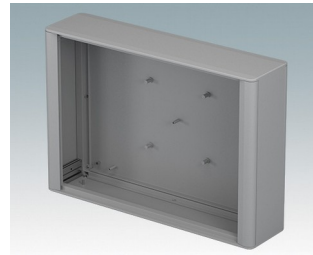

M7036102
TECHNOMET-CONTROL
C325V
Aluminum
Traffic Gray A RAL 7042
14.17"x9.84"x3.74"