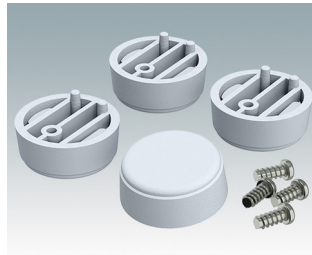

M6420105
Technofeet Kit 1
ABS (UL 94 HB)
Light gray RAL 7035
1.18"x1.18"x0.47"