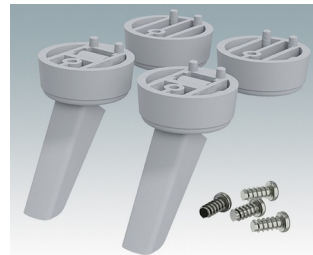

M6420206
Technofeet Kit 2
ABS (UL 94 HB)
Traffic gray A RAL 7042
1.18"x1.18"x0.47"