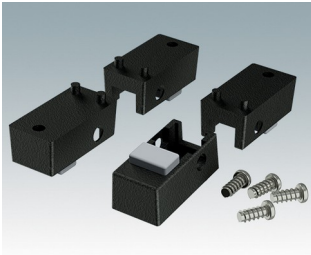

ENCLOSURE FEET

- Universal feet for mounting to metal or plastic enclosures
- **Technofeet** - stylish and modern round plastic feet with or without tilt legs
- **Case Feet** - tough plastic feet with or without tilt legs
- Self-adhesive rubber non-slip feet
- Push-in rubber non-slip feet
- **Call us for a free sample!**

Select Versions

A9257107
Case Feet Kit 1
ABS (UL 94 HB)
Off-white RAL 9002
1.34"x0.67"x0.63"

A9257207
Case Feet Kit 2
ABS (UL 94 HB)
Off-white RAL 9002
1.34"x0.67"x0.63"

M5403002
Rubber Foot
Rubber
Gray
0.50"x0.50"x0.20"

M5600015
Case Feet Kit 1
ABS (UL 94 HB)
Light gray RAL 7035
1.34"x0.67"x0.63"

ENCLOSURE FEET

M5600019
Case Feet Kit 1
ABS (UL 94 HB)
Black RAL 9005
1.34"x0.67"x0.63"

M5600045
Case Feet Kit 2
ABS (UL 94 HB)
Light gray RAL 7035
1.34"x0.67"x0.63"

M5600049
Case Feet Kit 2
ABS (UL 94 HB)
Black RAL 9005
1.34"x0.67"x0.63"

M5600100
Non-slip feet
Rubber
Transparent
0.50"x0.50"x0.22"

M6420104
Technofeet Kit 1
ABS (UL 94 HB)
Anthracite RAL 7016
1.18"x1.18"x0.47"