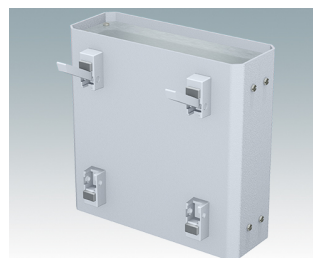

ENCLOSURE FEET

- Universal feet for mounting to metal or plastic enclosures
- **Technofeet** - stylish and modern round plastic feet with or without tilt legs
- **Case Feet** - tough plastic feet with or without tilt legs
- Self-adhesive rubber non-slip feet
- Push-in rubber non-slip feet
- **Call us for a free sample!**

Select Versions

A9257107
Case Feet Kit 1
ABS (UL 94 HB)
Off-white RAL 9002
1.34"x0.67"x0.63"

A9257207
Case Feet Kit 2
ABS (UL 94 HB)
Off-white RAL 9002
1.34"x0.67"x0.63"

M5403002
Rubber Foot
Rubber
Gray
0.50"x0.50"x0.20"