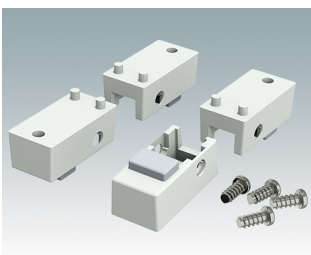

ENCLOSURE FEET

- Universal feet for mounting to metal or plastic enclosures
- **Technofeet** - stylish and modern round plastic feet with or without tilt legs
- **Case Feet** - tough plastic feet with or without tilt legs
- Self-adhesive rubber non-slip feet
- Push-in rubber non-slip feet
- **Call us for a free sample!**

Select Versions

A9257107
Case Feet Kit 1
ABS (UL 94 HB)
Off-white RAL 9002
1.34"x0.67"x0.63"

A9257207
Case Feet Kit 2
ABS (UL 94 HB)
Off-white RAL 9002
1.34"x0.67"x0.63"

M5403002
Rubber Foot
Rubber
Gray
0.50"x0.50"x0.20"

M5600015
Case Feet Kit 1
ABS (UL 94 HB)
Light gray RAL 7035
1.34"x0.67"x0.63"

ENCLOSURE FEET

M5600019
Case Feet Kit 1
ABS (UL 94 HB)
Black RAL 9005
1.34"x0.67"x0.63"

M5600045
Case Feet Kit 2
ABS (UL 94 HB)
Light gray RAL 7035
1.34"x0.67"x0.63"