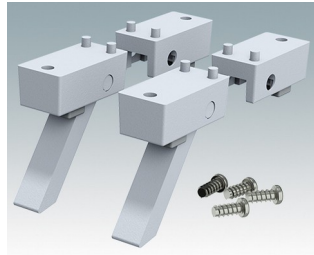

ENCLOSURE FEET

- Universal feet for mounting to metal or plastic enclosures
- **Technofeet** - stylish and modern round plastic feet with or without tilt legs
- **Case Feet** - tough plastic feet with or without tilt legs
- Self-adhesive rubber non-slip feet
- Push-in rubber non-slip feet
- **Call us for a free sample!**

Select Versions

A9257107
Case Feet Kit 1
ABS (UL 94 HB)
Off-white RAL 9002
1.34"x0.67"x0.63"

A9257207
Case Feet Kit 2
ABS (UL 94 HB)
Off-white RAL 9002
1.34"x0.67"x0.63"

M5403002
Rubber Foot
Rubber
Gray
0.50"x0.50"x0.20"

M5600015
Case Feet Kit 1
ABS (UL 94 HB)
Light gray RAL 7035
1.34"x0.67"x0.63"

ENCLOSURE FEET

M5600019
Case Feet Kit 1
ABS (UL 94 HB)
Black RAL 9005
1.34"x0.67"x0.63"

M5600045
Case Feet Kit 2
ABS (UL 94 HB)
Light gray RAL 7035
1.34"x0.67"x0.63"