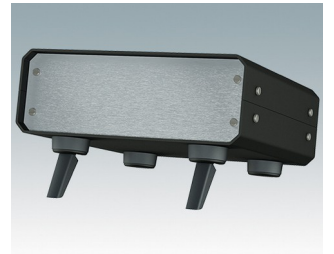

ENCLOSURE FEET

- Universal feet for mounting to metal or plastic enclosures
- **Technofeet** - stylish and modern round plastic feet with or without tilt legs
- **Case Feet** - tough plastic feet with or without tilt legs
- Self-adhesive rubber non-slip feet
- Push-in rubber non-slip feet
- **Call us for a free sample!**

Select Versions

A9257107
Case Feet Kit 1
ABS (UL 94 HB)
Off-white RAL 9002
1.34"x0.67"x0.63"

A9257207
Case Feet Kit 2
ABS (UL 94 HB)
Off-white RAL 9002
1.34"x0.67"x0.63"

M5403002
Rubber Foot
Rubber
Gray
0.50"x0.50"x0.20"