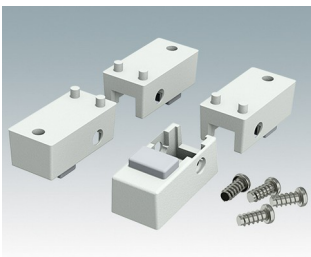

ENCLOSURE FEET

- Universal feet for mounting to metal or plastic enclosures
- **Technofeet** - stylish and modern round plastic feet with or without tilt legs
- **Case Feet** - tough plastic feet with or without tilt legs
- Self-adhesive rubber non-slip feet
- Push-in rubber non-slip feet
- **Call us for a free sample!**

Select Versions

A9257107
Case Feet Kit 1
ABS (UL 94 HB)
Off-white RAL 9002
1.34"x0.67"x0.63"

A9257207
Case Feet Kit 2
ABS (UL 94 HB)
Off-white RAL 9002
1.34"x0.67"x0.63"

M5403002
Rubber Foot
Rubber
Gray
0.50"x0.50"x0.20"