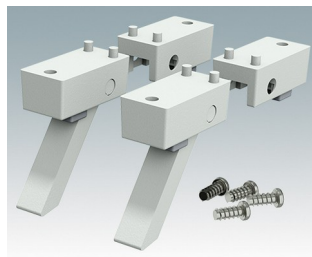

ENCLOSURE FEET

- Universal feet for mounting to metal or plastic enclosures
- **Technofeet** - stylish and modern round plastic feet with or without tilt legs
- **Case Feet** - tough plastic feet with or without tilt legs
- Self-adhesive rubber non-slip feet
- Push-in rubber non-slip feet
- **Call us for a free sample!**

Select Versions

A9257107
Case Feet Kit 1
ABS (UL 94 HB)
Off-white RAL 9002
1.34"x0.67"x0.63"

A9257207
Case Feet Kit 2
ABS (UL 94 HB)
Off-white RAL 9002
1.34"x0.67"x0.63"

M5403002
Rubber Foot
Rubber
Gray
0.50"x0.50"x0.20"