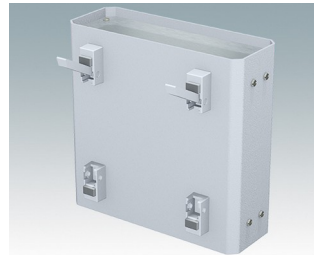

ENCLOSURE FEET

- Universal feet for mounting to metal or plastic enclosures
- **Technofeet** - stylish and modern round plastic feet with or without tilt legs
- **Case Feet** - tough plastic feet with or without tilt legs
- Self-adhesive rubber non-slip feet
- Push-in rubber non-slip feet
- **Call us for a free sample!**

Select Versions

A9257107
Case Feet Kit 1
ABS (UL 94 HB)
Off-white RAL 9002
1.34"x0.67"x0.63"

A9257207
Case Feet Kit 2
ABS (UL 94 HB)
Off-white RAL 9002
1.34"x0.67"x0.63"

M5403002
Rubber Foot
Rubber
Gray
0.50"x0.50"x0.20"