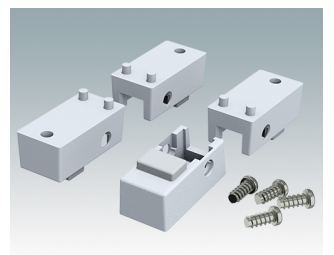

ENCLOSURE FEET

- Universal feet for mounting to metal or plastic enclosures
- **Technofeet** - stylish and modern round plastic feet with or without tilt legs
- **Case Feet** - tough plastic feet with or without tilt legs
- Self-adhesive rubber non-slip feet
- Push-in rubber non-slip feet
- **Call us for a free sample!**

Select Versions

A9257107
Case Feet Kit 1
ABS (UL 94 HB)
Off-white RAL 9002
1.34"x0.67"x0.63"

A9257207
Case Feet Kit 2
ABS (UL 94 HB)
Off-white RAL 9002
1.34"x0.67"x0.63"

M5403002
Rubber Foot
Rubber
Gray
0.50"x0.50"x0.20"

M5600015
Case Feet Kit 1
ABS (UL 94 HB)
Light gray RAL 7035
1.34"x0.67"x0.63"

ENCLOSURE FEET

M5600019
Case Feet Kit 1
ABS (UL 94 HB)
Black RAL 9005
1.34"x0.67"x0.63"

M5600045
Case Feet Kit 2
ABS (UL 94 HB)
Light gray RAL 7035
1.34"x0.67"x0.63"