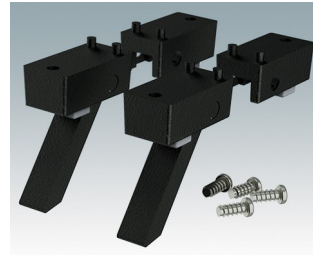

ENCLOSURE FEET

- Universal feet for mounting to metal or plastic enclosures
- **Technofeet** - stylish and modern round plastic feet with or without tilt legs
- **Case Feet** - tough plastic feet with or without tilt legs
- Self-adhesive rubber non-slip feet
- Push-in rubber non-slip feet
- **Call us for a free sample!**

Select Versions

A9257107
Case Feet Kit 1
ABS (UL 94 HB)
Off-white RAL 9002
1.34"x0.67"x0.63"

A9257207
Case Feet Kit 2
ABS (UL 94 HB)
Off-white RAL 9002
1.34"x0.67"x0.63"

M5403002
Rubber Foot
Rubber
Gray
0.50"x0.50"x0.20"

M5600015
Case Feet Kit 1
ABS (UL 94 HB)
Light gray RAL 7035
1.34"x0.67"x0.63"

ENCLOSURE FEET

M5600019
Case Feet Kit 1
ABS (UL 94 HB)
Black RAL 9005
1.34"x0.67"x0.63"

M5600045
Case Feet Kit 2
ABS (UL 94 HB)
Light gray RAL 7035
1.34"x0.67"x0.63"

M5600049
Case Feet Kit 2
ABS (UL 94 HB)
Black RAL 9005
1.34"x0.67"x0.63"

M5600100
Non-slip feet
Rubber
Transparent
0.50"x0.50"x0.22"

M6420104
Technofeet Kit 1
ABS (UL 94 HB)
Anthracite RAL 7016
1.18"x1.18"x0.47"