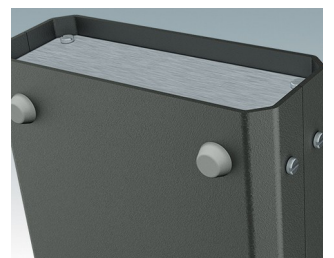

ENCLOSURE FEET

- Universal feet for mounting to metal or plastic enclosures
- **Technofeet** - stylish and modern round plastic feet with or without tilt legs
- **Case Feet** - tough plastic feet with or without tilt legs
- Self-adhesive rubber non-slip feet
- Push-in rubber non-slip feet
- **Call us for a free sample!**

Select Versions

A9257107
Case Feet Kit 1
ABS (UL 94 HB)
Off-white RAL 9002
1.34"x0.67"x0.63"

A9257207
Case Feet Kit 2
ABS (UL 94 HB)
Off-white RAL 9002
1.34"x0.67"x0.63"

M5403002
Rubber Foot
Rubber
Gray
0.50"x0.50"x0.20"