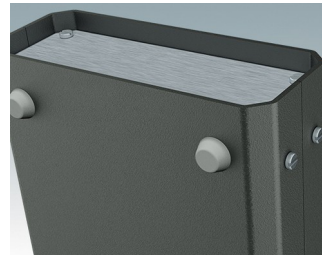

ENCLOSURE FEET

- Universal feet for mounting to metal or plastic enclosures
- **Technofeet** - stylish and modern round plastic feet with or without tilt legs
- **Case Feet** - tough plastic feet with or without tilt legs
- Self-adhesive rubber non-slip feet
- Push-in rubber non-slip feet
- **Call us for a free sample!**

Select Versions

A9257107
Case Feet Kit 1
ABS (UL 94 HB)
Off-white RAL 9002
1.34"x0.67"x0.63"

A9257207
Case Feet Kit 2
ABS (UL 94 HB)
Off-white RAL 9002
1.34"x0.67"x0.63"

M5403002
Rubber Foot
Rubber
Gray
0.50"x0.50"x0.20"