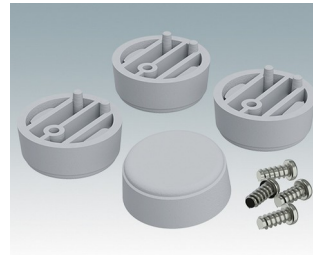

M6420106
Technofeet Kit 1
ABS (UL 94 HB)
Traffic gray A RAL 7042
1.18"x1.18"x0.47"