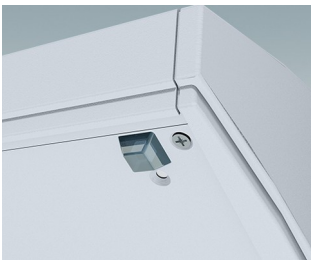

ENCLOSURE FEET

- Universal feet for mounting to metal or plastic enclosures
- **Technofeet** - stylish and modern round plastic feet with or without tilt legs
- **Case Feet** - tough plastic feet with or without tilt legs
- Self-adhesive rubber non-slip feet
- Push-in rubber non-slip feet
- **Call us for a free sample!**

Select Versions

A9257107
Case Feet Kit 1
ABS (UL 94 HB)
Off-white RAL 9002
1.34"x0.67"x0.63"

A9257207
Case Feet Kit 2
ABS (UL 94 HB)
Off-white RAL 9002
1.34"x0.67"x0.63"

M5403002
Rubber Foot
Rubber
Gray
0.50"x0.50"x0.20"