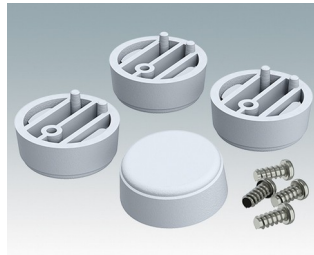

M6420105
Technofeet Kit 1
ABS (UL 94 HB)
Light gray RAL 7035
1.18"x1.18"x0.47"