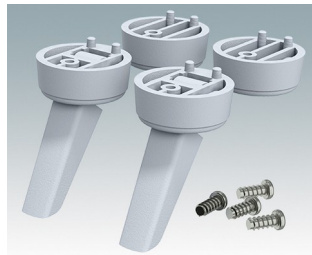

M6420205
Technofeet Kit 2
ABS (UL 94 HB)
Light gray RAL 7035
1.18"x1.18"x0.47"