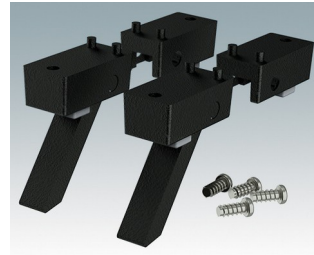

ENCLOSURE FEET

- Universal feet for mounting to metal or plastic enclosures
- **Technofeet** - stylish and modern round plastic feet with or without tilt legs
- **Case Feet** - tough plastic feet with or without tilt legs
- Self-adhesive rubber non-slip feet
- Push-in rubber non-slip feet
- **Call us for a free sample!**

Select Versions

A9257107
Case Feet Kit 1
ABS (UL 94 HB)
Off-white RAL 9002
1.34"x0.67"x0.63"

A9257207
Case Feet Kit 2
ABS (UL 94 HB)
Off-white RAL 9002
1.34"x0.67"x0.63"

M5403002
Rubber Foot
Rubber
Gray
0.50"x0.50"x0.20"

M5600015
Case Feet Kit 1
ABS (UL 94 HB)
Light gray RAL 7035
1.34"x0.67"x0.63"

ENCLOSURE FEET

M5600019
Case Feet Kit 1
ABS (UL 94 HB)
Black RAL 9005
1.34"x0.67"x0.63"

M5600045
Case Feet Kit 2
ABS (UL 94 HB)
Light gray RAL 7035
1.34"x0.67"x0.63"

M5600049
Case Feet Kit 2
ABS (UL 94 HB)
Black RAL 9005
1.34"x0.67"x0.63"

M5600100
Non-slip feet
Rubber
Transparent
0.50"x0.50"x0.22"

M6420104
Technofeet Kit 1
ABS (UL 94 HB)
Anthracite RAL 7016
1.18"x1.18"x0.47"