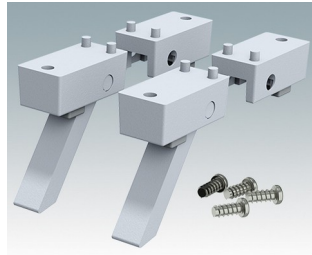

ENCLOSURE FEET

- Universal feet for mounting to metal or plastic enclosures
- **Technofeet** - stylish and modern round plastic feet with or without tilt legs
- **Case Feet** - tough plastic feet with or without tilt legs
- Self-adhesive rubber non-slip feet
- Push-in rubber non-slip feet
- **Call us for a free sample!**

Select Versions

A9257107
Case Feet Kit 1
ABS (UL 94 HB)
Off-white RAL 9002
1.34"x0.67"x0.63"

A9257207
Case Feet Kit 2
ABS (UL 94 HB)
Off-white RAL 9002
1.34"x0.67"x0.63"

M5403002
Rubber Foot
Rubber
Gray
0.50"x0.50"x0.20"

M5600015
Case Feet Kit 1
ABS (UL 94 HB)
Light gray RAL 7035
1.34"x0.67"x0.63"

ENCLOSURE FEET

M5600019
Case Feet Kit 1
ABS (UL 94 HB)
Black RAL 9005
1.34"x0.67"x0.63"

M5600045
Case Feet Kit 2
ABS (UL 94 HB)
Light gray RAL 7035
1.34"x0.67"x0.63"