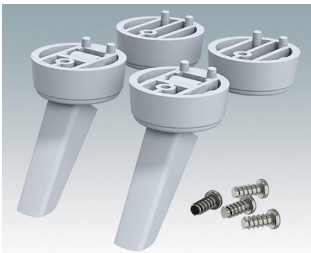

M6420205
Technofeet Kit 2
ABS (UL 94 HB)
Light gray RAL 7035
1.18"x1.18"x0.47"