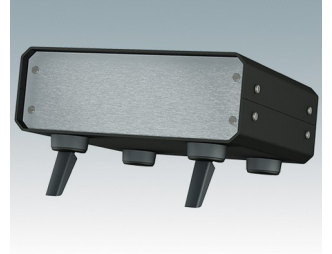

ENCLOSURE FEET

- Universal feet for mounting to metal or plastic enclosures
- **Technofeet** - stylish and modern round plastic feet with or without tilt legs
- **Case Feet** - tough plastic feet with or without tilt legs
- Self-adhesive rubber non-slip feet
- Push-in rubber non-slip feet
- **Call us for a free sample!**

Select Versions

A9257107
Case Feet Kit 1
ABS (UL 94 HB)
Off-white RAL 9002
1.34"x0.67"x0.63"

A9257207
Case Feet Kit 2
ABS (UL 94 HB)
Off-white RAL 9002
1.34"x0.67"x0.63"

M5403002
Rubber Foot
Rubber
Gray
0.50"x0.50"x0.20"