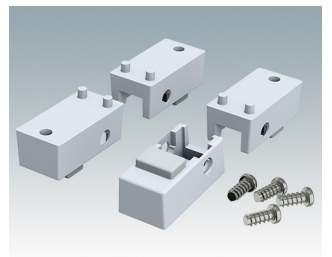

ENCLOSURE FEET

- Universal feet for mounting to metal or plastic enclosures
- **Technofeet** - stylish and modern round plastic feet with or without tilt legs
- **Case Feet** - tough plastic feet with or without tilt legs
- Self-adhesive rubber non-slip feet
- Push-in rubber non-slip feet
- **Call us for a free sample!**

Select Versions

A9257107
Case Feet Kit 1
ABS (UL 94 HB)
Off-white RAL 9002
1.34"x0.67"x0.63"

A9257207
Case Feet Kit 2
ABS (UL 94 HB)
Off-white RAL 9002
1.34"x0.67"x0.63"

M5403002
Rubber Foot
Rubber
Gray
0.50"x0.50"x0.20"

M5600015
Case Feet Kit 1
ABS (UL 94 HB)
Light gray RAL 7035
1.34"x0.67"x0.63"

ENCLOSURE FEET

M5600019
Case Feet Kit 1
ABS (UL 94 HB)
Black RAL 9005
1.34"x0.67"x0.63"

M5600045
Case Feet Kit 2
ABS (UL 94 HB)
Light gray RAL 7035
1.34"x0.67"x0.63"