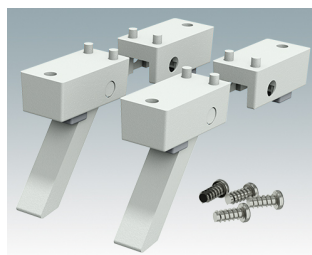

ENCLOSURE FEET

- Universal feet for mounting to metal or plastic enclosures
- **Technofeet** - stylish and modern round plastic feet with or without tilt legs
- **Case Feet** - tough plastic feet with or without tilt legs
- Self-adhesive rubber non-slip feet
- Push-in rubber non-slip feet
- **Call us for a free sample!**

Select Versions

A9257107
Case Feet Kit 1
ABS (UL 94 HB)
Off-white RAL 9002
1.34"x0.67"x0.63"

A9257207
Case Feet Kit 2
ABS (UL 94 HB)
Off-white RAL 9002
1.34"x0.67"x0.63"

M5403002
Rubber Foot
Rubber
Gray
0.50"x0.50"x0.20"