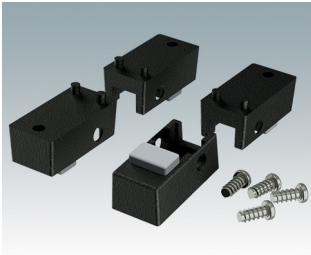

ENCLOSURE FEET

- Universal feet for mounting to metal or plastic enclosures
- **Technofeet** - stylish and modern round plastic feet with or without tilt legs
- **Case Feet** - tough plastic feet with or without tilt legs
- Self-adhesive rubber non-slip feet
- Push-in rubber non-slip feet
- **Call us for a free sample!**

Select Versions

A9257107
Case Feet Kit 1
ABS (UL 94 HB)
Off-white RAL 9002
1.34"x0.67"x0.63"

A9257207
Case Feet Kit 2
ABS (UL 94 HB)
Off-white RAL 9002
1.34"x0.67"x0.63"

M5403002
Rubber Foot
Rubber
Gray
0.50"x0.50"x0.20"

M5600015
Case Feet Kit 1
ABS (UL 94 HB)
Light gray RAL 7035
1.34"x0.67"x0.63"

ENCLOSURE FEET

M5600019
Case Feet Kit 1
ABS (UL 94 HB)
Black RAL 9005
1.34"x0.67"x0.63"

M5600045
Case Feet Kit 2
ABS (UL 94 HB)
Light gray RAL 7035
1.34"x0.67"x0.63"