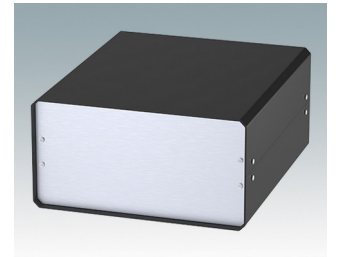

M5504119
UNICASE 4
Aluminum
Black RAL 9005
10.28"x11.81"x5.30"