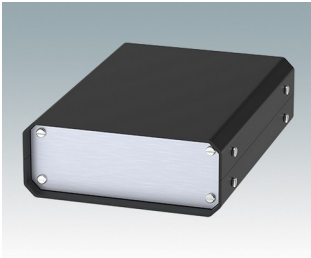

## Versatile design ideal for customizing

- Attractive and practical instrument enclosures with simple and fast assembly
- Easily customized to your exact specifications
- Ten standard sizes available in traffic white, light gray and black
- Removable internal chassis
- PCB guide rails in the assembly extrusions
- Anodized aluminum front and rear panels included
- Front panels recessed to protect controls
- Four push-in non-slip rubber feet included.

**M5506110**  
UNICASE 6  
Aluminum  
Light gray RAL 7035  
18.66"x11.81"x5.30"

**M5506116**  
UNICASE 6  
Aluminum  
Traffic white RAL 9016  
18.66"x11.81"x5.30"

**M5506119**  
UNICASE 6  
Aluminum  
Black RAL 9005  
18.66"x11.81"x5.30"

**M5511110**  
UNICASE SL1  
Aluminum  
Light gray RAL 7035  
5.12"x7.09"x1.97"

**M5511116**  
UNICASE SL1  
Aluminum  
Traffic white RAL 9016  
5.12"x7.09"x1.97"

**M5511119**  
UNICASE SL1  
Aluminum  
Black RAL 9005  
5.12"x7.09"x1.97"