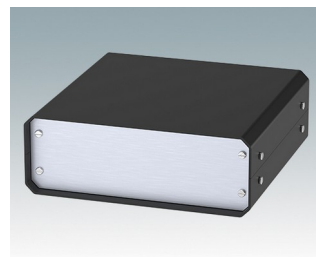

## Versatile design ideal for customizing

- Attractive and practical instrument enclosures with simple and fast assembly
- Easily customized to your exact specifications
- Ten standard sizes available in traffic white, light gray and black
- Removable internal chassis
- PCB guide rails in the assembly extrusions
- Anodized aluminum front and rear panels included
- Front panels recessed to protect controls
- Four push-in non-slip rubber feet included.

### Select Versions

**M5501110**  
UNICASE 1  
Aluminum  
Light gray RAL 7035  
7.28"x7.09"x2.56"

**M5501116**  
UNICASE 1  
Aluminum  
Traffic white RAL 9016  
7.28"x7.09"x2.56"

**M5501119**  
UNICASE 1  
Aluminum  
Black RAL 9005  
7.28"x7.09"x2.56"