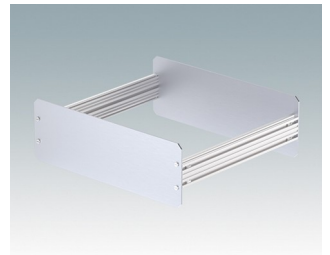

## Versatile design ideal for customizing

- Attractive and practical instrument enclosures with simple and fast assembly
- Easily customized to your exact specifications
- Ten standard sizes available in traffic white, light gray and black
- Removable internal chassis
- PCB guide rails in the assembly extrusions
- Anodized aluminum front and rear panels included
- Front panels recessed to protect controls
- Four push-in non-slip rubber feet included.

### Select Versions

**M5501110**  
UNICASE 1  
Aluminum  
Light gray RAL 7035  
7.28"x7.09"x2.56"

**M5501116**  
UNICASE 1  
Aluminum  
Traffic white RAL 9016  
7.28"x7.09"x2.56"

**M5501119**  
UNICASE 1  
Aluminum  
Black RAL 9005  
7.28"x7.09"x2.56"