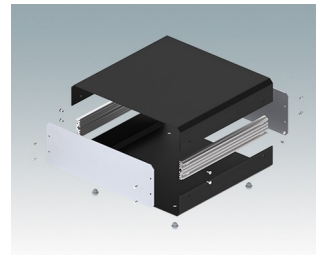

## Versatile design ideal for customizing

- Attractive and practical instrument enclosures with simple and fast assembly
- Easily customized to your exact specifications
- Ten standard sizes available in traffic white, light gray and black
- Removable internal chassis
- PCB guide rails in the assembly extrusions
- Anodized aluminum front and rear panels included
- Front panels recessed to protect controls
- Four push-in non-slip rubber feet included.

### Select Versions

**M5501110**  
UNICASE 1  
Aluminum  
Light gray RAL 7035  
7.28"x7.09"x2.56"

**M5501116**  
UNICASE 1  
Aluminum  
Traffic white RAL 9016  
7.28"x7.09"x2.56"

**M5501119**  
UNICASE 1  
Aluminum  
Black RAL 9005  
7.28"x7.09"x2.56"