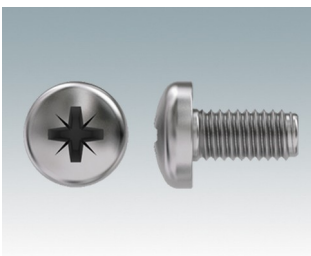

**M5514110**  
UNICASE SL4  
Aluminum  
Light gray RAL 7035  
9.84"x11.81"x1.97"

**M5514116**  
UNICASE SL4  
Aluminum  
Traffic white RAL 9016  
9.84"x11.81"x1.97"

**M5514119**  
UNICASE SL4  
Aluminum  
Black RAL 9005  
9.84"x11.81"x1.97"

## Accessory "screws"

**M5600010**  
PCB Fixing Screws, M3  
Steel  
Zinc coated  
0.24"