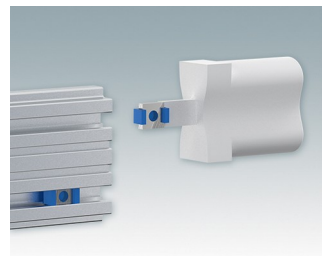

Versatile design ideal for customizing

- Attractive and practical instrument enclosures with simple and fast assembly
- Easily customized to your exact specifications
- Ten standard sizes available in traffic white, light gray and black
- Removable internal chassis
- PCB guide rails in the assembly extrusions
- Anodized aluminum front and rear panels included
- Front panels recessed to protect controls
- Four push-in non-slip rubber feet included.

Order your own fully customized version [learn more here >>](#)