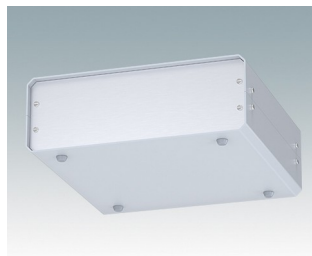

## Versatile design ideal for customizing

- Attractive and practical instrument enclosures with simple and fast assembly
- Easily customized to your exact specifications
- Ten standard sizes available in traffic white, light gray and black
- Removable internal chassis
- PCB guide rails in the assembly extrusions
- Anodized aluminum front and rear panels included
- Front panels recessed to protect controls
- Four push-in non-slip rubber feet included.

### Select Versions

**M5501110**  
UNICASE 1  
Aluminum  
Light gray RAL 7035  
7.28"x7.09"x2.56"

**M5501116**  
UNICASE 1  
Aluminum  
Traffic white RAL 9016  
7.28"x7.09"x2.56"

**M5501119**  
UNICASE 1  
Aluminum  
Black RAL 9005  
7.28"x7.09"x2.56"