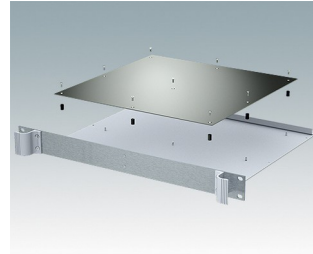

M6200365
Mounting plate (14.37")
Aluminum
Natural finish
13.19"x12.99"x0.06"