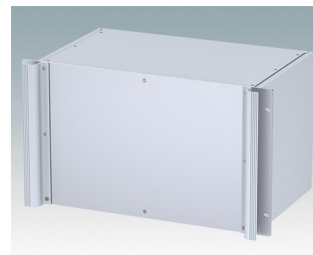

M6219635
COMBIMET 19" 6Ux10.43"
Aluminum
Light gray RAL 7035
10.47"x19.00"x10.43"