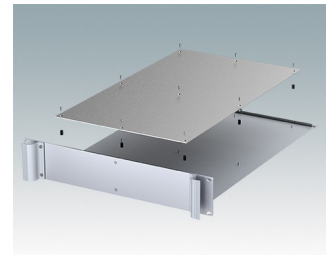

M6200610
Mounting plate (24")
Aluminum
Natural finish
13.19"x22.62"x0.06"

Subject to technical modification without notice. © OKW Enclosures Ltd