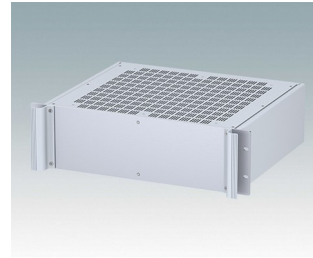

M6219365
COMBIMET 19" 3Ux14.37"
Vented
Aluminum
Light gray RAL 7035
5.22"x19.00"x14.37"