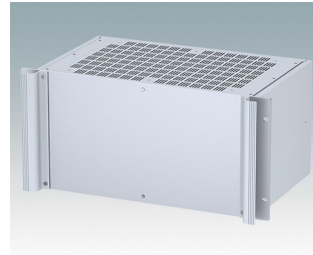

M6219545
COMBIMET 19" 5Ux10.43"
Vented
Aluminum
Light gray RAL 7035
8.70"x19.00"x10.43"