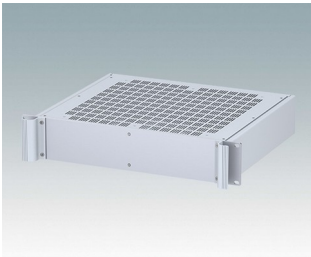

M6219265
COMBIMET 19" 2Ux14.37"
Vented
Aluminum
Light gray RAL 7035
3.47"x19.00"x14.37"