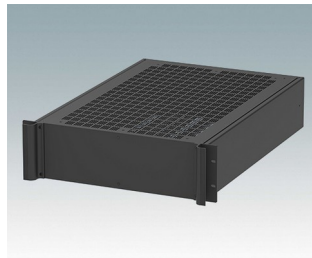

M6219389
COMBIMET 19" 3Ux24" Vented
Aluminum
Black RAL 9005
5.22"x19.00"x24.00"