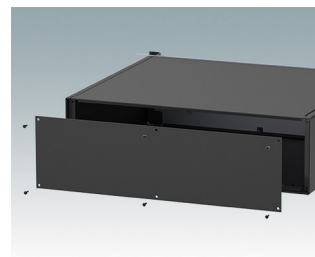

Universal rack mount enclosures to DIN 41494 and IEC 60297-3

- Versatile 19 inch rack cases in 1U to 6U heights and three depths
- Very modern design incorporating ergonomic front panel handles
- Super-deep 24" (610 mm) versions for server racks. Version T with open top
- Robust aluminum case body with removable top, base and rear panels
- Top and base panels vented or unvented
- 19" front panel in anodised aluminium
- Mounting holes in base for PCBs and chassis
- M4 earth studs on all components for electrical continuity
- Two standard colors black or light gray
- Cases supplied fully assembled.

Order your own fully customized version [learn more here >>](#)