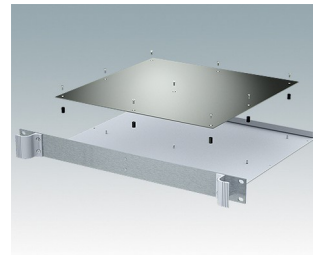

M6200365
Mounting plate (14.37")
Aluminum
Natural finish
13.19"x12.99"x0.06"