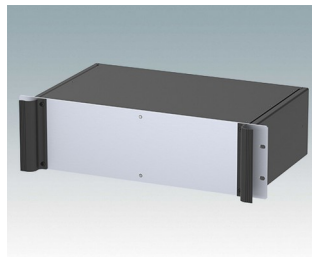

M6219339
COMBIMET 19" 3Ux10.43"
Aluminum
Black RAL 9005
5.22"x19.00"x10.43"