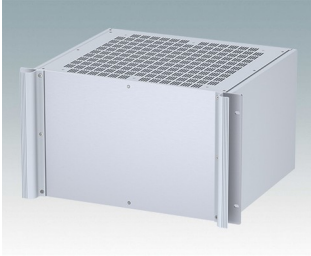

M6219665
COMBIMET 19" 6Ux14.37"
Vented
Aluminum
Light gray RAL 7035
10.47"x19.00"x14.37"