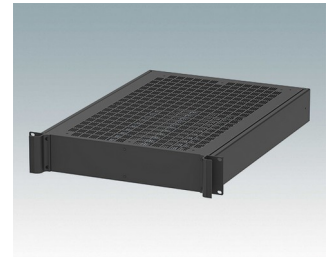

M6219289
COMBIMET 19" 2Ux24" Vented
Aluminum
Black RAL 9005
3.47"x19.00"x24.00"