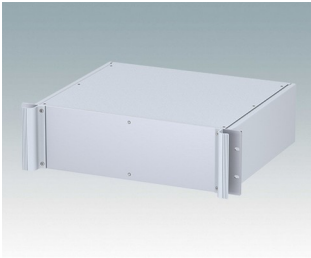

COMBIMET 19"

M6219355
COMBIMET 19" 3Ux14.37"
Aluminum
Light gray RAL 7035
5.22"x19.00"x14.37"