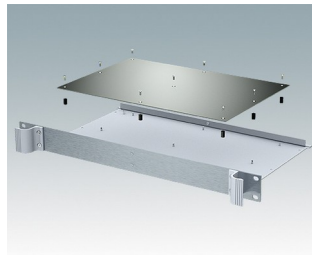

M6200265
Mounting plate (10.43")
Aluminum
Natural finish
13.19"x9.06"x0.06"