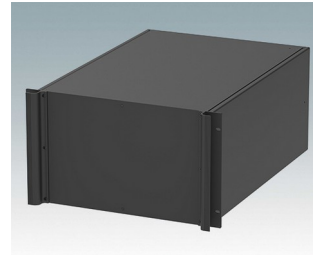

M6219679
COMBIMET 19" 6Ux24"
Aluminum
Black RAL 9005
10.47"x19.00"x24.00"