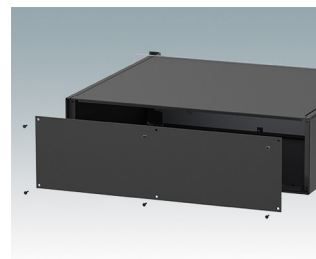

Universal rack mount enclosures to DIN 41494 and IEC 60297-3

- Versatile 19 inch rack cases in 1U to 6U heights and three depths
- Very modern design incorporating ergonomic front panel handles
- Super-deep 24" (610 mm) versions for server racks. Version T with open top
- Robust aluminum case body with removable top, base and rear panels
- Top and base panels vented or unvented
- 19" front panel in anodised aluminium
- Mounting holes in base for PCBs and chassis
- M4 earth studs on all components for electrical continuity
- Two standard colors black or light gray
- Cases supplied fully assembled.

Order your own fully customized version [learn more here >>](#)

Select Versions

M6119235
COMBIMET T 19" 2Ux14.37"
Open Top
Aluminum
Light gray RAL 7035
3.47"x19.00"x14.37"

M6119239
COMBIMET T 19" 2Ux14.37"
Open Top
Aluminum
Black RAL 9005
3.47"x19.00"x14.37"

M6119335
COMBIMET T 19" 3Ux14.37"
Open Top
Aluminum
Light gray RAL 7035
5.22"x19.00"x14.37"

M6119339
COMBIMET T 19" 3Ux14.37"
Open Top
Aluminum
Black RAL 9005
5.22"x19.00"x14.37"

M6219115
COMBIMET 19" 1Ux10.43"
Solid Top
Aluminum
Light gray RAL 7035
1.72"x19.00"x10.43"