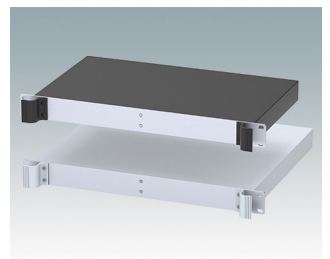

Universal rack mount enclosures to DIN 41494 and IEC 60297-3

- Versatile 19 inch rack cases in 1U to 6U heights and three depths
- Very modern design incorporating ergonomic front panel handles
- Super-deep 24" (610 mm) versions for server racks. Version T with open top
- Robust aluminum case body with removable top, base and rear panels
- Top and base panels vented or unvented
- 19" front panel in anodised aluminium
- Mounting holes in base for PCBs and chassis
- M4 earth studs on all components for electrical continuity
- Two standard colors black or light gray
- Cases supplied fully assembled.

Order your own fully customized version [learn more here >>](#)

Select Versions

M6119235
COMBIMET T 19" 2Ux14.37"
Open Top
Aluminum
Light gray RAL 7035
3.47"x19.00"x14.37"

M6119239
COMBIMET T 19" 2Ux14.37"
Open Top
Aluminum
Black RAL 9005
3.47"x19.00"x14.37"