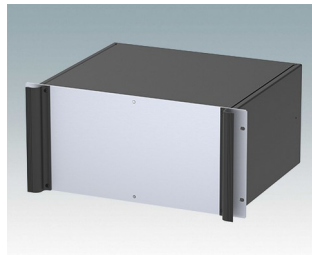

M6219559
COMBIMET 19" 5Ux14.37"
Aluminum
Black RAL 9005
8.70"x19.00"x14.37"