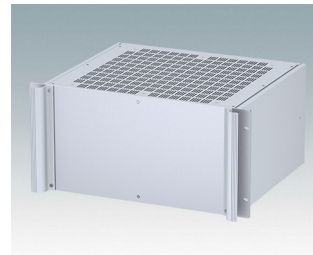

M6219565
COMBIMET 19" 5Ux14.37"
Vented
Aluminum
Light gray RAL 7035
8.70"x19.00"x14.37"