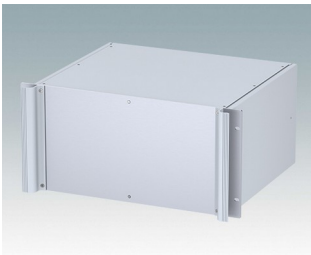

M6219555
COMBIMET 19" 5Ux14.37"
Aluminum
Light gray RAL 7035
8.70"x19.00"x14.37"