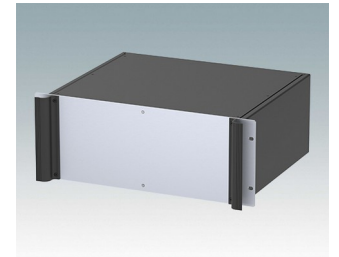

M6219459
COMBIMET 19" 4Ux14.37"
Aluminum
Black RAL 9005
6.97"x19.00"x14.37"