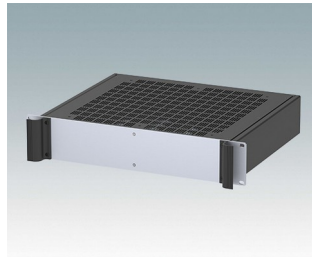

M6219269
COMBIMET 19" 2Ux14.37"
Vented
Aluminum
Black RAL 9005
3.47"x19.00"x14.37"