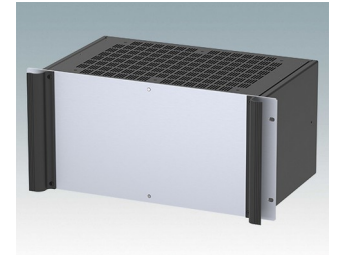

M6219549
COMBIMET 19" 5Ux10.43"
Vented
Aluminum
Black RAL 9005
8.70"x19.00"x10.43"