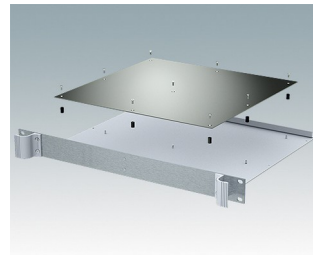

M6200365
Mounting plate (14.37")
Aluminum
Natural finish
13.19"x12.99"x0.06"