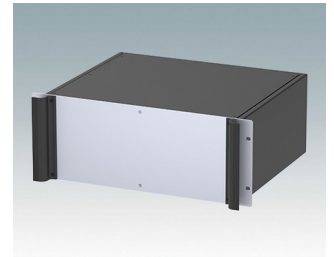

M6219459
COMBIMET 19" 4Ux14.37"
Aluminum
Black RAL 9005
6.97"x19.00"x14.37"