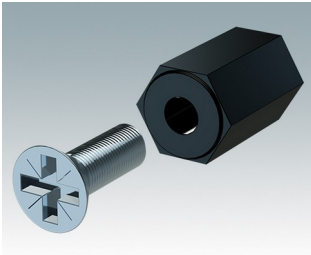

Accessory

M5600001
PCB mounting kit
PA 6
Black RAL 9005