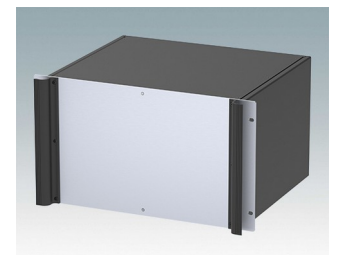

M6219659
COMBIMET 19" 6Ux14.37"
Aluminum
Black RAL 9005
10.47"x19.00"x14.37"