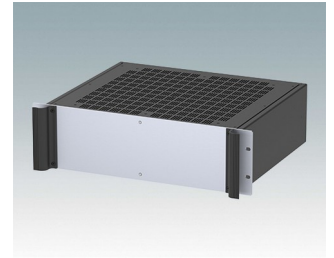

M6219369
COMBIMET 19" 3Ux14.37"
Vented
Aluminum
Black RAL 9005
5.22"x19.00"x14.37"