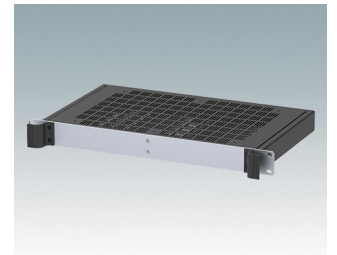

Universal rack mount enclosures to DIN 41494 and IEC 60297-3

- Versatile 19 inch rack cases in 1U to 6U heights and three depths
- Very modern design incorporating ergonomic front panel handles
- Super-deep 24" (610 mm) versions for server racks. Version T with open top
- Robust aluminum case body with removable top, base and rear panels
- Top and base panels vented or unvented
- 19" front panel in anodised aluminium
- Mounting holes in base for PCBs and chassis
- M4 earth studs on all components for electrical continuity
- Two standard colors black or light gray
- Cases supplied fully assembled.

M6219119
COMBIMET 19" 1Ux10.43" Solid
Top
Aluminum
Black RAL 9005
1.72"x19.00"x10.43"

M6219125
COMBIMET 19" 1Ux14.37" Solid
Top
Aluminum
Light gray RAL 7035
1.72"x19.00"x14.37"

M6219129
COMBIMET 19" 1Ux14.37" Solid
Top
Aluminum
Black RAL 9005
1.72"x19.00"x14.37"

M6219135
COMBIMET 19" 1Ux10.43"
Aluminum
Light gray RAL 7035
1.72"x19.00"x10.43"

M6219139
COMBIMET 19" 1Ux10.43"
Aluminum
Black RAL 9005
1.72"x19.00"x10.43"

M6219145
COMBIMET 19" 1Ux10.43"
Vented
Aluminum
Light gray RAL 7035
1.72"x19.00"x10.43"