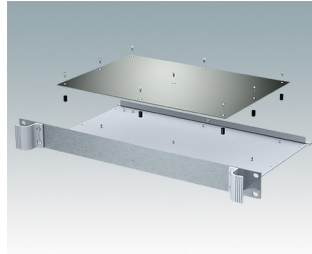

M6200265
Mounting plate (10.43")
Aluminum
Natural finish
13.19"x9.06"x0.06"