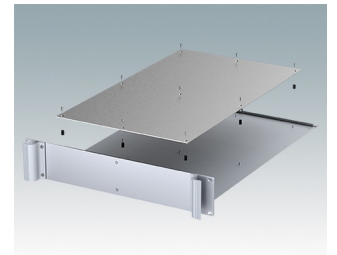

M6200610
Mounting plate (24")
Aluminum
Natural finish
13.19"x22.62"x0.06"

Subject to technical modification without notice. © OKW Enclosures Ltd