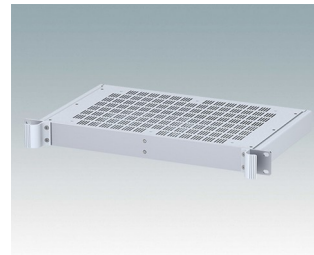

Universal rack mount enclosures to DIN 41494 and IEC 60297-3

- Versatile 19 inch rack cases in 1U to 6U heights and three depths
- Very modern design incorporating ergonomic front panel handles
- Super-deep 24" (610 mm) versions for server racks. Version T with open top
- Robust aluminum case body with removable top, base and rear panels
- Top and base panels vented or unvented
- 19" front panel in anodised aluminium
- Mounting holes in base for PCBs and chassis
- M4 earth studs on all components for electrical continuity
- Two standard colors black or light gray
- Cases supplied fully assembled.

M6119335
COMBIMET T 19" 3Ux14.37"
Open Top
Aluminum
Light gray RAL 7035
5.22"x19.00"x14.37"

M6119339
COMBIMET T 19" 3Ux14.37"
Open Top
Aluminum
Black RAL 9005
5.22"x19.00"x14.37"

M6219115
COMBIMET 19" 1Ux10.43"
Solid Top
Aluminum
Light gray RAL 7035
1.72"x19.00"x10.43"

M6219119
COMBIMET 19" 1Ux10.43" Solid
Top
Aluminum
Black RAL 9005
1.72"x19.00"x10.43"

M6219125
COMBIMET 19" 1Ux14.37" Solid
Top
Aluminum
Light gray RAL 7035
1.72"x19.00"x14.37"

M6219129
COMBIMET 19" 1Ux14.37" Solid
Top
Aluminum
Black RAL 9005
1.72"x19.00"x14.37"

M6219135
COMBIMET 19" 1Ux10.43"
Aluminum
Light gray RAL 7035
1.72"x19.00"x10.43"

M6219139
COMBIMET 19" 1Ux10.43"
Aluminum
Black RAL 9005
1.72"x19.00"x10.43"

M6219145
COMBIMET 19" 1Ux10.43"
Vented
Aluminum
Light gray RAL 7035
1.72"x19.00"x10.43"