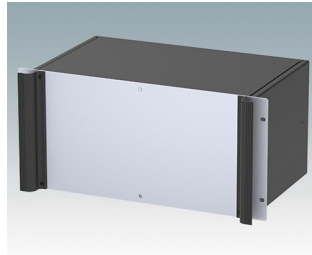

M6219539
COMBIMET 19" 5Ux10.43"
Aluminum
Black RAL 9005
8.70"x19.00"x10.43"