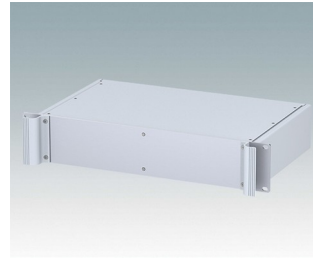

M6219235
COMBIMET 19" 2Ux10.43"
Aluminum
Light gray RAL 7035
3.47"x19.00"x10.43"