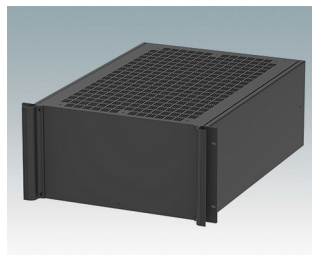

M6219589
COMBIMET 19" 5Ux24" Vented
Aluminum
Black RAL 9005
8.70"x19.00"x24.00"