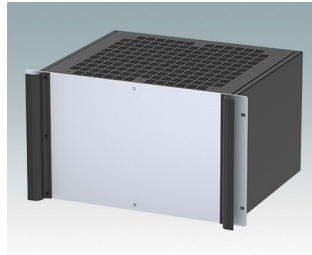

M6219669
COMBIMET 19" 6Ux14.37"
Vented
Aluminum
Black RAL 9005
10.47"x19.00"x14.37"