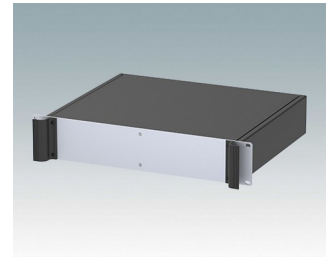

M6219259
COMBIMET 19" 2Ux14.37"
Vented
Aluminum
Black RAL 9005
3.47"x19.00"x14.37"