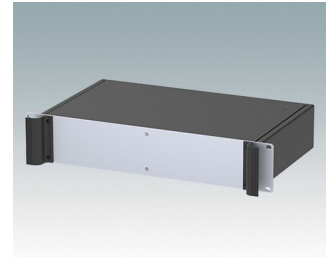

# COMBIMET 19"

**M6219179**  
COMBIMET 19" 1Ux24"  
Aluminum  
Black RAL 9005  
1.72"x19.00"x24.00"

**M6219189**  
COMBIMET 19" 1Ux24" Vented  
Aluminum  
Black RAL 9005  
1.72"x19.00"x24.00"

**M6219235**  
COMBIMET 19" 2Ux10.43"  
Aluminum  
Light gray RAL 7035  
3.47"x19.00"x10.43"