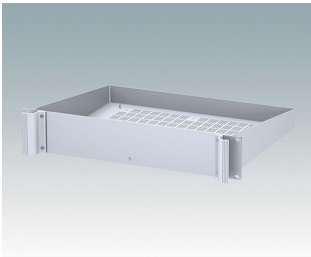

Select Versions

M6119235
COMBIMET T 19" 2Ux14.37"
Open Top
Aluminum
Light gray RAL 7035
3.47"x19.00"x14.37"