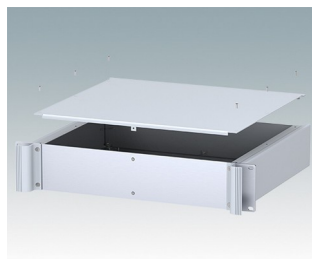

Universal rack mount enclosures to DIN 41494 and IEC 60297-3

- Versatile 19 inch rack cases in 1U to 6U heights and three depths
- Very modern design incorporating ergonomic front panel handles
- Super-deep 24" (610 mm) versions for server racks. Version T with open top
- Robust aluminum case body with removable top, base and rear panels
- Top and base panels vented or unvented
- 19" front panel in anodised aluminium
- Mounting holes in base for PCBs and chassis
- M4 earth studs on all components for electrical continuity
- Two standard colors black or light gray
- Cases supplied fully assembled.

Order your own fully customized version [learn more here >>](#)