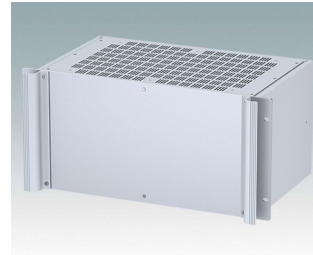

M6219545
COMBIMET 19" 5Ux10.43"
Vented
Aluminum
Light gray RAL 7035
8.70"x19.00"x10.43"