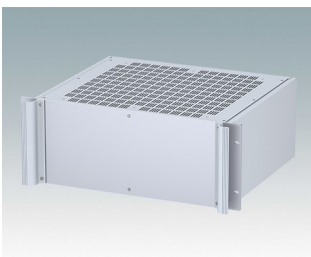

M6219465
COMBIMET 19" 4Ux14.37"
Vented
Aluminum
Light gray RAL 7035
6.97"x19.00"x14.37"