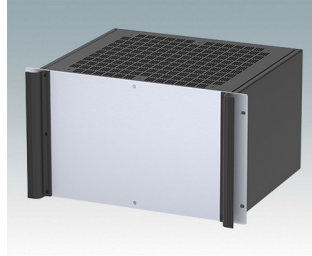

M6219669
COMBIMET 19" 6Ux14.37"
Vented
Aluminum
Black RAL 9005
10.47"x19.00"x14.37"