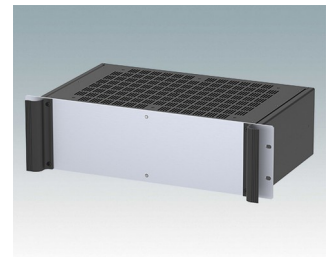

M6219349
COMBIMET 19" 3Ux10.43"
Vented
Aluminum
Black RAL 9005
5.22"x19.00"x10.43"