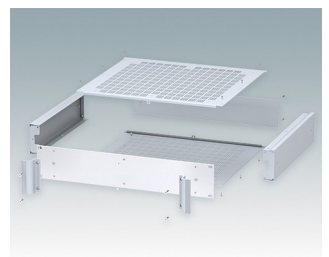

Universal rack mount enclosures to DIN 41494 and IEC 60297-3

- Versatile 19 inch rack cases in 1U to 6U heights and three depths
- Very modern design incorporating ergonomic front panel handles
- Super-deep 24" (610 mm) versions for server racks. Version T with open top
- Robust aluminum case body with removable top, base and rear panels
- Top and base panels vented or unvented
- 19" front panel in anodised aluminium
- Mounting holes in base for PCBs and chassis
- M4 earth studs on all components for electrical continuity
- Two standard colors black or light gray
- Cases supplied fully assembled.

Order your own fully customized version [learn more here >>](#)