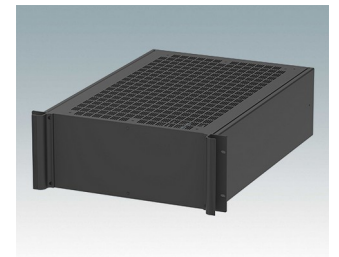

M6219489
COMBIMET 19" 4Ux24" Vented
Aluminum
Black RAL 9005
6.97"x19.00"x24.00"