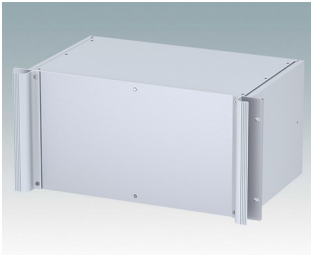

COMBIMET 19"

M6219535
COMBIMET 19" 5Ux10.43"
Aluminum
Light gray RAL 7035
8.70"x19.00"x10.43"