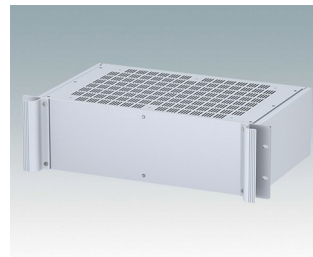

M6219345
COMBIMET 19" 3Ux10.43"
Vented
Aluminum
Light gray RAL 7035
5.22"x19.00"x10.43"