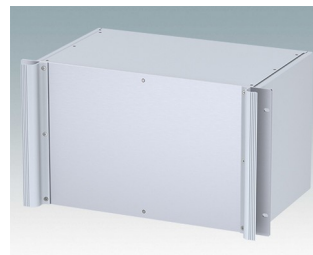

M6219635
COMBIMET 19" 6Ux10.43"
Aluminum
Light gray RAL 7035
10.47"x19.00"x10.43"