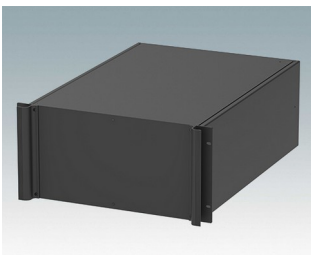

M6219579
COMBIMET 19" 5Ux24"
Aluminum
Black RAL 9005
8.70"x19.00"x24.00"