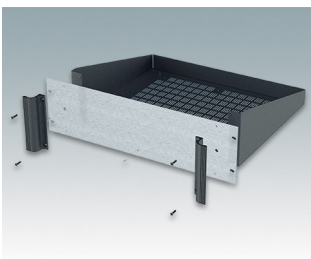

Universal rack mount enclosures to DIN 41494 and IEC 60297-3

- Versatile 19 inch rack cases in 1U to 6U heights and three depths
- Very modern design incorporating ergonomic front panel handles
- Super-deep 24" (610 mm) versions for server racks. Version T with open top
- Robust aluminum case body with removable top, base and rear panels
- Top and base panels vented or unvented
- 19" front panel in anodised aluminium
- Mounting holes in base for PCBs and chassis
- M4 earth studs on all components for electrical continuity
- Two standard colors black or light gray
- Cases supplied fully assembled.

Order your own fully customized version [learn more here >>](#)