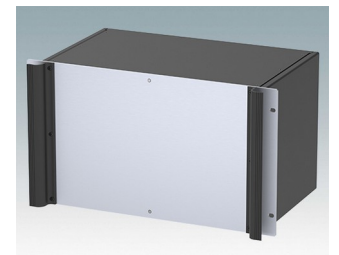

M6219639
COMBIMET 19" 6Ux10.43"
Aluminum
Black RAL 9005
10.47"x19.00"x10.43"