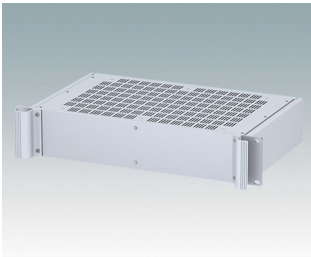

M6219245
COMBIMET 19" 2Ux10.43"
Vented
Aluminum
Light gray RAL 7035
3.47"x19.00"x10.43"