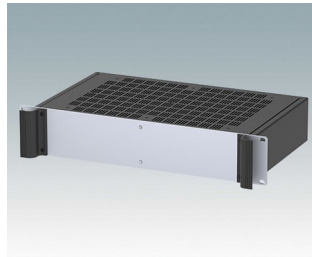

M6219249
COMBIMET 19" 2Ux10.43"
Vented
Aluminum
Black RAL 9005
3.47"x19.00"x10.43"