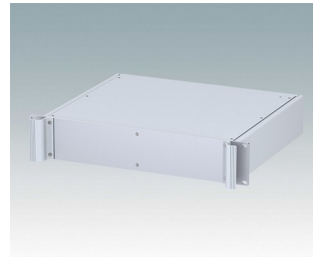

M6219255
COMBIMET 19" 2Ux14.37"
Aluminum
Light gray RAL 7035
3.47"x19.00"x14.37"