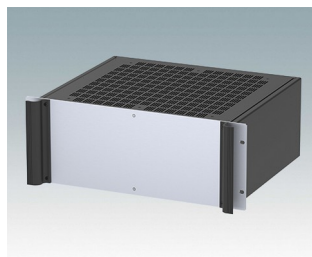

M6219469
COMBIMET 19" 4Ux14.37"
Vented
Aluminum
Black RAL 9005
6.97"x19.00"x14.37"