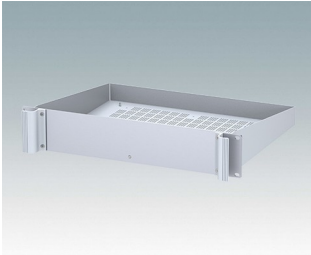

Select Versions

M6119235
COMBIMET T 19" 2Ux14.37"
Open Top
Aluminum
Light gray RAL 7035
3.47"x19.00"x14.37"