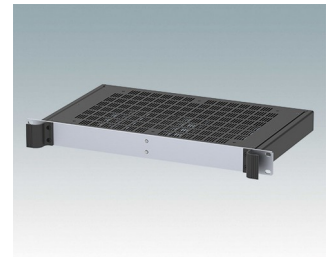

M6219149
COMBIMET 19" 1Ux10.43"
Vented
Aluminum
Black RAL 9005
1.72"x19.00"x10.43"