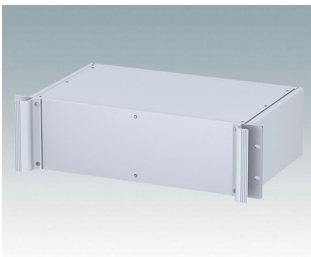

M6219335
COMBIMET 19" 3Ux10.43"
Aluminum
Light gray RAL 7035
5.22"x19.00"x10.43"