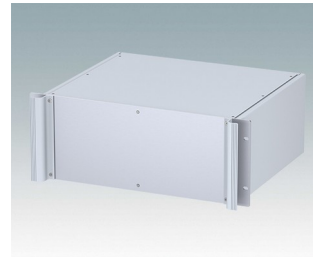

M6219455
COMBIMET 19" 4Ux14.37"
Aluminum
Light gray RAL 7035
6.97"x19.00"x14.37"