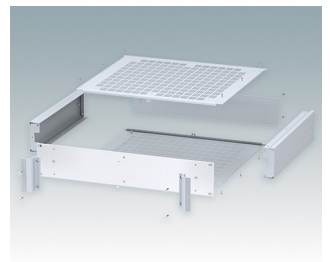

Universal rack mount enclosures to DIN 41494 and IEC 60297-3

- Versatile 19 inch rack cases in 1U to 6U heights and three depths
- Very modern design incorporating ergonomic front panel handles
- Super-deep 24" (610 mm) versions for server racks. Version T with open top
- Robust aluminum case body with removable top, base and rear panels
- Top and base panels vented or unvented
- 19" front panel in anodised aluminium
- Mounting holes in base for PCBs and chassis
- M4 earth studs on all components for electrical continuity
- Two standard colors black or light gray
- Cases supplied fully assembled.

Order your own fully customized version [learn more here >>](#)