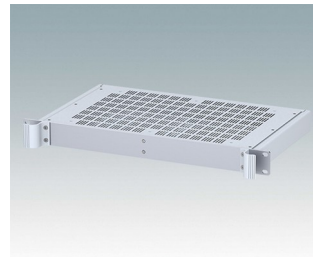

## Universal rack mount enclosures to DIN 41494 and IEC 60297-3

- Versatile 19 inch rack cases in 1U to 6U heights and three depths
- Very modern design incorporating ergonomic front panel handles
- Super-deep 24" (610 mm) versions for server racks. Version T with open top
- Robust aluminum case body with removable top, base and rear panels
- Top and base panels vented or unvented
- 19" front panel in anodised aluminium
- Mounting holes in base for PCBs and chassis
- M4 earth studs on all components for electrical continuity
- Two standard colors black or light gray
- Cases supplied fully assembled.

**M6219115**  
COMBIMET 19" 1Ux10.43"  
Solid Top  
Aluminum  
Light gray RAL 7035  
1.72"x19.00"x10.43"

**M6219119**  
COMBIMET 19" 1Ux10.43" Solid  
Top  
Aluminum  
Black RAL 9005  
1.72"x19.00"x10.43"

**M6219125**  
COMBIMET 19" 1Ux14.37" Solid  
Top  
Aluminum  
Light gray RAL 7035  
1.72"x19.00"x14.37"

**M6219129**  
COMBIMET 19" 1Ux14.37" Solid  
Top  
Aluminum  
Black RAL 9005  
1.72"x19.00"x14.37"

**M6219135**  
COMBIMET 19" 1Ux10.43"  
Aluminum  
Light gray RAL 7035  
1.72"x19.00"x10.43"

**M6219139**  
COMBIMET 19" 1Ux10.43"  
Aluminum  
Black RAL 9005  
1.72"x19.00"x10.43"

**M6219145**  
COMBIMET 19" 1Ux10.43"  
Vented  
Aluminum  
Light gray RAL 7035  
1.72"x19.00"x10.43"