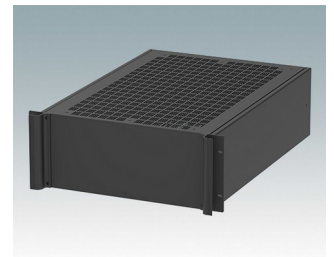

M6219489
COMBIMET 19" 4Ux24" Vented
Aluminum
Black RAL 9005
6.97"x19.00"x24.00"