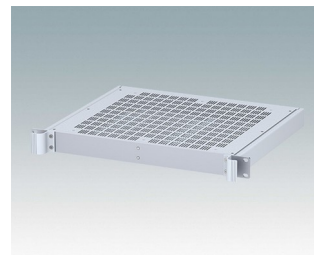

Universal rack mount enclosures to DIN 41494 and IEC 60297-3

- Versatile 19 inch rack cases in 1U to 6U heights and three depths
- Very modern design incorporating ergonomic front panel handles
- Super-deep 24" (610 mm) versions for server racks. Version T with open top
- Robust aluminum case body with removable top, base and rear panels
- Top and base panels vented or unvented
- 19" front panel in anodised aluminium
- Mounting holes in base for PCBs and chassis
- M4 earth studs on all components for electrical continuity
- Two standard colors black or light gray
- Cases supplied fully assembled.

M6219119
COMBIMET 19" 1Ux10.43" Solid
Top
Aluminum
Black RAL 9005
1.72"x19.00"x10.43"

M6219125
COMBIMET 19" 1Ux14.37" Solid
Top
Aluminum
Light gray RAL 7035
1.72"x19.00"x14.37"

M6219129
COMBIMET 19" 1Ux14.37" Solid
Top
Aluminum
Black RAL 9005
1.72"x19.00"x14.37"

M6219135
COMBIMET 19" 1Ux10.43"
Aluminum
Light gray RAL 7035
1.72"x19.00"x10.43"

M6219139
COMBIMET 19" 1Ux10.43"
Aluminum
Black RAL 9005
1.72"x19.00"x10.43"

M6219145
COMBIMET 19" 1Ux10.43"
Vented
Aluminum
Light gray RAL 7035
1.72"x19.00"x10.43"

M6219149
COMBIMET 19" 1Ux10.43"
Vented
Aluminum
Black RAL 9005
1.72"x19.00"x10.43"

M6219155
COMBIMET 19" 1Ux14.37"
Aluminum
Light gray RAL 7035
1.72"x19.00"x14.37"

M6219159
COMBIMET 19" 1Ux14.37"
Aluminum
Black RAL 9005
1.72"x19.00"x14.37"