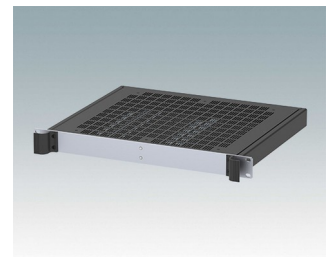

M6219169
COMBIMET 19" 1Ux14.37"
Vented
Aluminum
Black RAL 9005
1.72"x19.00"x14.37"