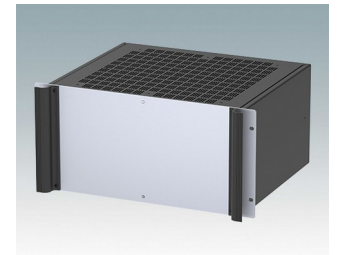

M6219569
COMBIMET 19" 5Ux14.37"
Vented
Aluminum
Black RAL 9005
8.70"x19.00"x14.37"