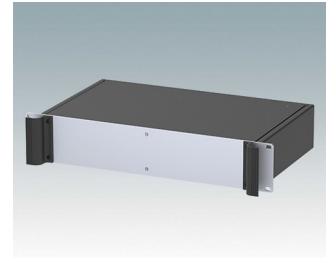

M6219239
COMBIMET 19" 2Ux10.43"
Aluminum
Black RAL 9005
3.47"x19.00"x10.43"