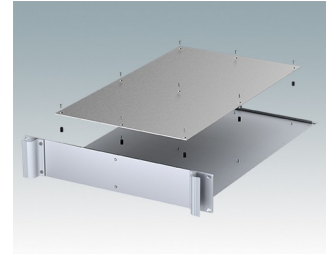

M6200610
Mounting plate (24")
Aluminum
Natural finish
13.19"x22.62"x0.06"

Subject to technical modification without notice. © OKW Enclosures Ltd