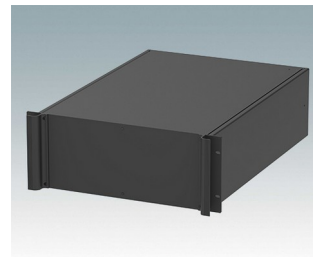

M6219479
COMBIMET 19" 4Ux24"
Aluminum
Black RAL 9005
6.97"x19.00"x24.00"