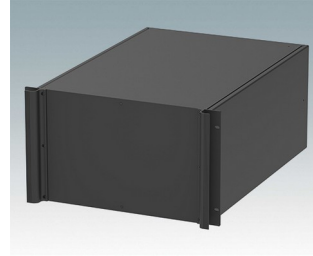

M6219679
COMBIMET 19" 6Ux24"
Aluminum
Black RAL 9005
10.47"x19.00"x24.00"