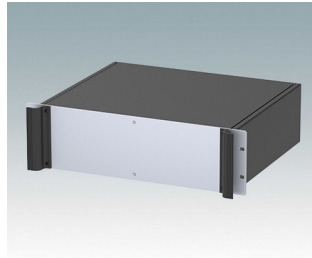

M6219359
COMBIMET 19" 3Ux14.37"
Aluminum
Black RAL 9005
5.22"x19.00"x14.37"