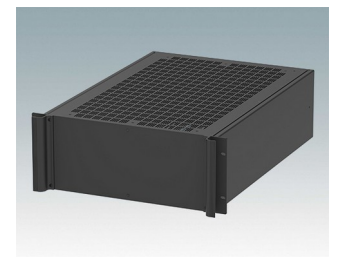

M6219489
COMBIMET 19" 4Ux24" Vented
Aluminum
Black RAL 9005
6.97"x19.00"x24.00"