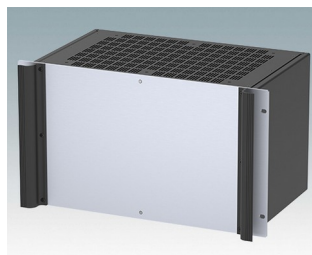

M6219649
COMBIMET 19" 6Ux10.43"
Vented
Aluminum
Black RAL 9005
10.47"x19.00"x10.43"