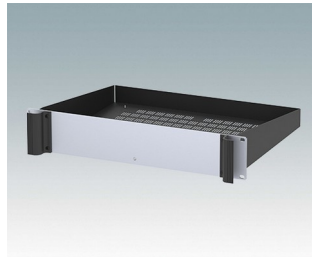

M6119239
COMBIMET T 19" 2Ux14.37"
Open Top
Aluminum
Black RAL 9005
3.47"x19.00"x14.37"