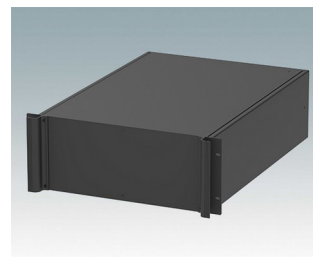

M6219479
COMBIMET 19" 4Ux24"
Aluminum
Black RAL 9005
6.97"x19.00"x24.00"