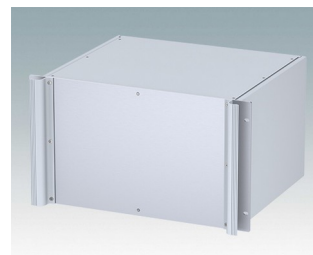

M6219655
COMBIMET 19" 6Ux14.37"
Aluminum
Light gray RAL 7035
10.47"x19.00"x14.37"