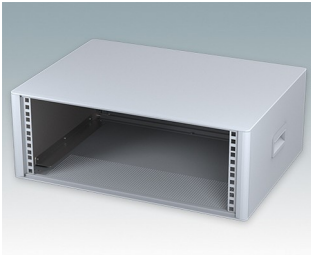

TECHNOMET 19"

M6619445
TECHNOMET 19" 4Ux15.74"
Aluminum
Light gray RAL 7035
7.87"x21.22"x15.75"