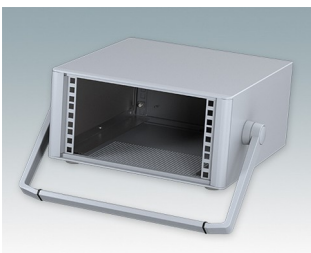

M6610355
TECHNOMET 10.5" 3Ux13"
Aluminum
Light gray RAL 7035
6.17"x12.72"x12.99"