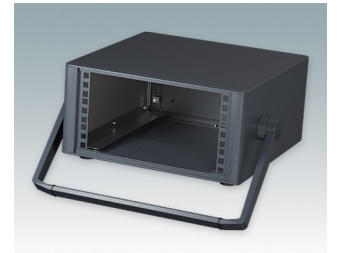

Modern Desktop Mini-Rack Enclosures to DIN 41494 and IEC 60297-3

- Cohesive design with no visible fixing screws. Robust yet lightweight aluminum construction
- Designed to accept standard 10.5" (42HP) and 19" (84HP) subracks, chassis and front panels
- Die cast bezels fit flush with the case body for a smooth appearance
- Recessed ABS side handles for easy carrying
- 10.5" versions also available with a bail arm
- Removable rear panel and internal subrack/chassis support rails included
- Ventilation holes in base and rear panel
- All case panels fitted with M4 threaded pillars for earth connections
- Molded ABS non-slip feet included
- Supplied fully assembled and ready to use
- Accessory anodized 10.5" and 19" front panels available.

Order your own fully customized version [learn more here >>](#)

Select Versions

M6610344
TECHNOMET 10.5" 3Ux13"
Aluminum
Anthracite RAL 7016
6.17"x12.72"x12.99"

M6610345
TECHNOMET 10.5" 3Ux13"
Aluminum
Light gray RAL 7035
6.17"x12.72"x12.99"

M6610346
TECHNOMET 10.5" 3Ux13"
Aluminum
Traffic white/traffic gray A RAL
9016/7042
6.17"x12.72"x12.99"

M6610354
TECHNOMET 10.5" 3Ux13"
Aluminum
Anthracite RAL 7016
6.17"x12.72"x12.99"

M6610355
TECHNOMET 10.5" 3Ux13"
Aluminum
Light gray RAL 7035
6.17"x12.72"x12.99"