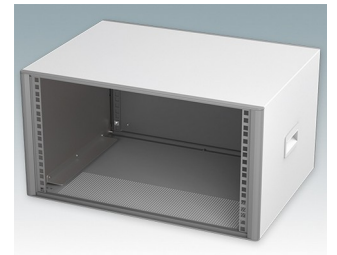

M6619646
TECHNOMET 19" 6Ux15.74"
Aluminum
Traffic white/traffic gray A RAL
9016/7042
11.37"x21.22"x15.75"