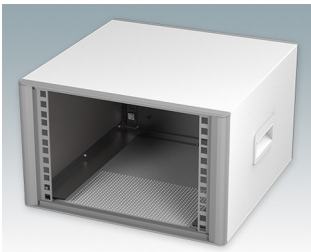

M6610446
TECHNOMET 10.5" 4Ux13"
Aluminum
Traffic white/traffic gray A RAL
9016/7042
7.87"x12.72"x12.99"