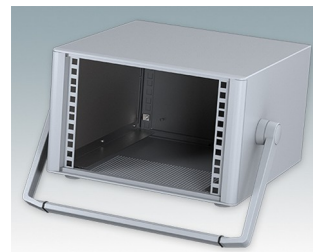

M6610455
TECHNOMET 10.5" 4Ux13"
Aluminum
Light gray RAL 7035
7.87"x12.72"x12.99"