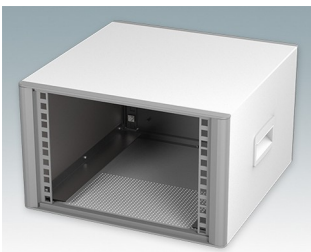

M6610446
TECHNOMET 10.5" 4Ux13"
Aluminum
Traffic white/traffic gray A RAL
9016/7042
7.87"x12.72"x12.99"