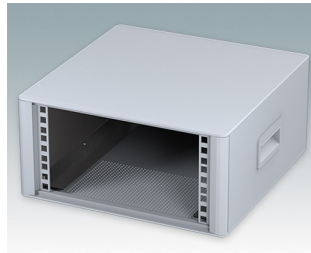

M6610345
TECHNOMET 10.5" 3Ux13"
Aluminum
Light gray RAL 7035
6.17"x12.72"x12.99"