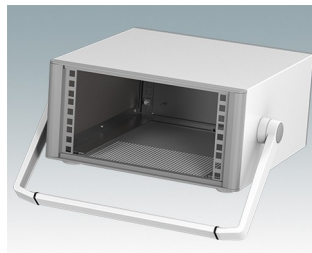

M6610356
TECHNOMET 10.5" 3Ux13"
Aluminum
Traffic white/traffic gray A RAL
9016/7042
6.17"x12.72"x12.99"