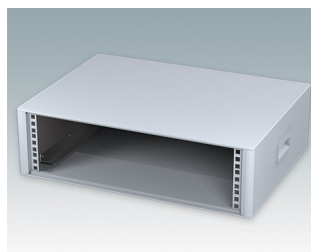

M6619345
TECHNOMET 19" 3Ux15.74"
Aluminum
Light gray RAL 7035
6.13"x21.22"x15.75"