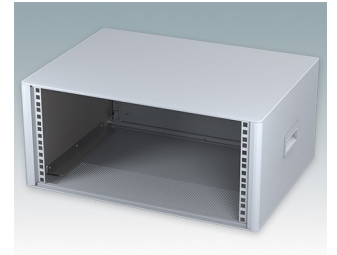

M6619545
TECHNOMET 19" 5Ux15.74"
Aluminum
Light gray RAL 7035
9.63"x21.22"x15.75"