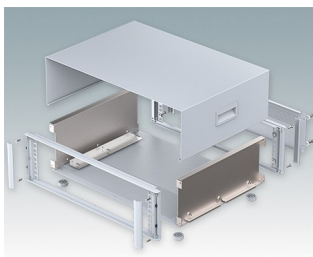

Modern Desktop Mini-Rack Enclosures to DIN 41494 and IEC 60297-3

- Cohesive design with no visible fixing screws. Robust yet lightweight aluminum construction
- Designed to accept standard 10.5" (42HP) and 19" (84HP) subracks, chassis and front panels
- Die cast bezels fit flush with the case body for a smooth appearance
- Recessed ABS side handles for easy carrying
- 10.5" versions also available with a bail arm
- Removable rear panel and internal subrack/chassis support rails included
- Ventilation holes in base and rear panel
- All case panels fitted with M4 threaded pillars for earth connections
- Molded ABS non-slip feet included
- Supplied fully assembled and ready to use
- Accessory anodized 10.5" and 19" front panels available.

Order your own fully customized version [learn more here >>](#)