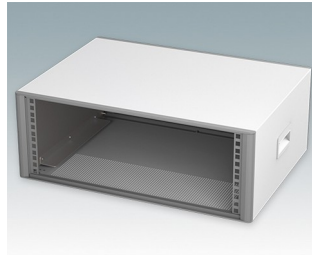

M6619446
TECHNOMET 19" 4Ux15.74"
Aluminum
Traffic white/traffic gray A RAL
9016/7042
7.87"x21.22"x15.75"