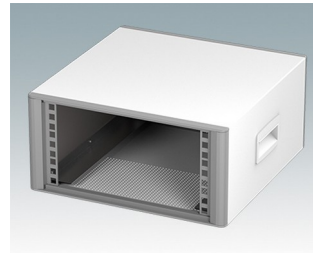

Modern Desktop Mini-Rack Enclosures to DIN 41494 and IEC 60297-3

- Cohesive design with no visible fixing screws. Robust yet lightweight aluminum construction
- Designed to accept standard 10.5" (42HP) and 19" (84HP) subracks, chassis and front panels
- Die cast bezels fit flush with the case body for a smooth appearance
- Recessed ABS side handles for easy carrying
- 10.5" versions also available with a bail arm
- Removable rear panel and internal subrack/chassis support rails included
- Ventilation holes in base and rear panel
- All case panels fitted with M4 threaded pillars for earth connections
- Molded ABS non-slip feet included
- Supplied fully assembled and ready to use
- Accessory anodized 10.5" and 19" front panels available.

Order your own fully customized version [learn more here >>](#)

Select Versions

M6610344
TECHNOMET 10.5" 3Ux13"
Aluminum
Anthracite RAL 7016
6.17"x12.72"x12.99"

M6610345
TECHNOMET 10.5" 3Ux13"
Aluminum
Light gray RAL 7035
6.17"x12.72"x12.99"