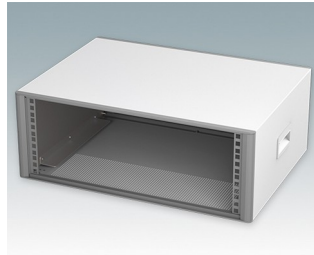

M6619446
TECHNOMET 19" 4Ux15.74"
Aluminum
Traffic white/traffic gray A RAL
9016/7042
7.87"x21.22"x15.75"