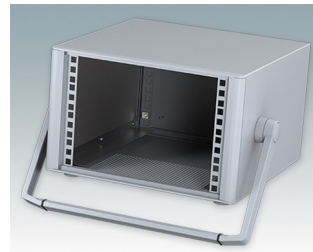

M6610455
TECHNOMET 10.5" 4Ux13"
Aluminum
Light gray RAL 7035
7.87"x12.72"x12.99"