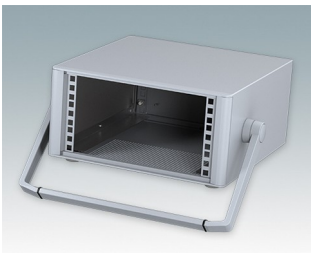

M6610355
TECHNOMET 10.5" 3Ux13"
Aluminum
Light gray RAL 7035
6.17"x12.72"x12.99"