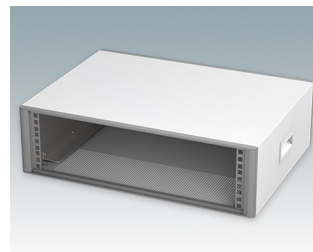

M6619346
TECHNOMET 19" 3Ux15.74"
Aluminum
Traffic white/traffic gray A RAL
9016/7042
6.13"x21.22"x15.75"