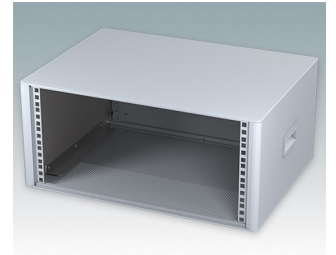

M6619545
TECHNOMET 19" 5Ux15.74"
Aluminum
Light gray RAL 7035
9.63"x21.22"x15.75"