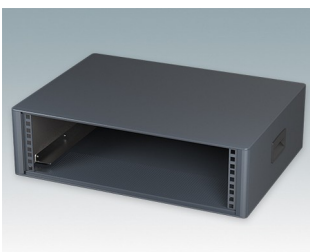

M6619344
TECHNOMET 19" 3Ux15.74"
Aluminum
Anthracite RAL 7016
6.13"x21.22"x15.75"