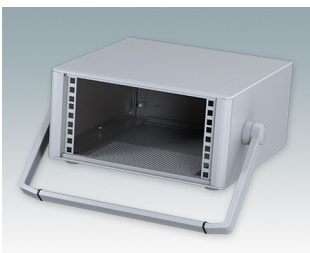

M6610355
TECHNOMET 10.5" 3Ux13"
Aluminum
Light gray RAL 7035
6.17"x12.72"x12.99"