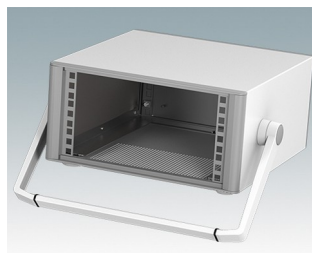

M6610356
TECHNOMET 10.5" 3Ux13"
Aluminum
Traffic white/traffic gray A RAL
9016/7042
6.17"x12.72"x12.99"