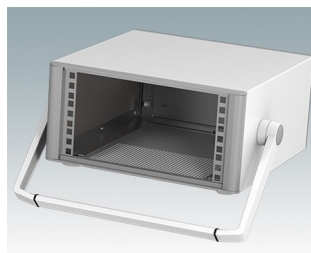

M6610356
TECHNOMET 10.5" 3Ux13"
Aluminum
Traffic white/traffic gray A RAL
9016/7042
6.17"x12.72"x12.99"