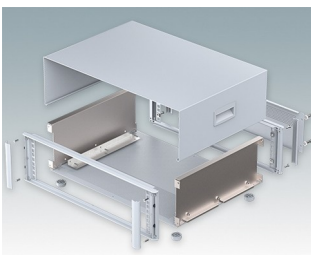

Modern Desktop Mini-Rack Enclosures to DIN 41494 and IEC 60297-3

- Cohesive design with no visible fixing screws. Robust yet lightweight aluminum construction
- Designed to accept standard 10.5" (42HP) and 19" (84HP) subracks, chassis and front panels
- Die cast bezels fit flush with the case body for a smooth appearance
- Recessed ABS side handles for easy carrying
- 10.5" versions also available with a bail arm
- Removable rear panel and internal subrack/chassis support rails included
- Ventilation holes in base and rear panel
- All case panels fitted with M4 threaded pillars for earth connections
- Molded ABS non-slip feet included
- Supplied fully assembled and ready to use
- Accessory anodized 10.5" and 19" front panels available.

Order your own fully customized version [learn more here >>](#)