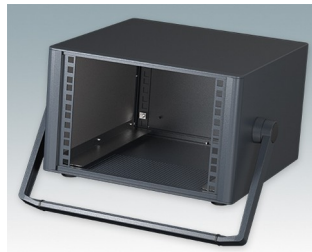

M6610454
TECHNOMET 10.5" 4Ux13"
Aluminum
Anthracite RAL 7016
7.87"x12.72"x12.99"