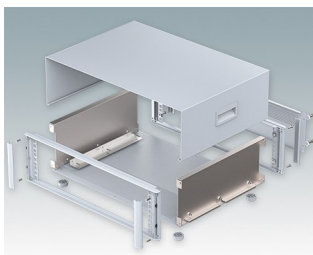

Modern Desktop Mini-Rack Enclosures to DIN 41494 and IEC 60297-3

- Cohesive design with no visible fixing screws. Robust yet lightweight aluminum construction
- Designed to accept standard 10.5" (42HP) and 19" (84HP) subracks, chassis and front panels
- Die cast bezels fit flush with the case body for a smooth appearance
- Recessed ABS side handles for easy carrying
- 10.5" versions also available with a bail arm
- Removable rear panel and internal subrack/chassis support rails included
- Ventilation holes in base and rear panel
- All case panels fitted with M4 threaded pillars for earth connections
- Molded ABS non-slip feet included
- Supplied fully assembled and ready to use
- Accessory anodized 10.5" and 19" front panels available.

Order your own fully customized version [learn more here >>](#)