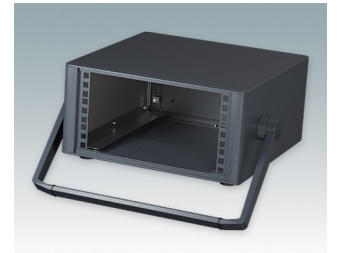

M6610354
TECHNOMET 10.5" 3Ux13"
Aluminum
Anthracite RAL 7016
6.17"x12.72"x12.99"