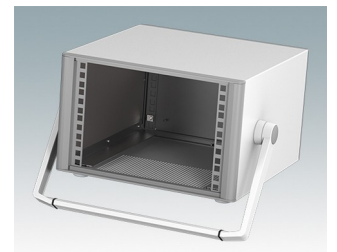

M6610456
TECHNOMET 10.5" 4Ux13"
Aluminum
Traffic white/traffic gray A RAL
9016/7042
7.87"x12.72"x12.99"