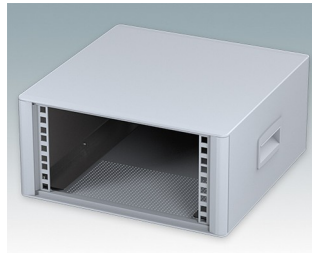

M6610345
TECHNOMET 10.5" 3Ux13"
Aluminum
Light gray RAL 7035
6.17"x12.72"x12.99"