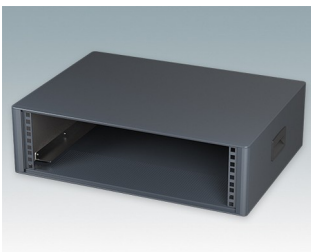

M6619344
TECHNOMET 19" 3Ux15.74"
Aluminum
Anthracite RAL 7016
6.13"x21.22"x15.75"