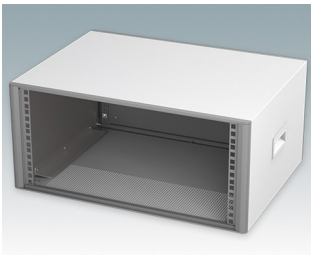

M6619546
TECHNOMET 19" 5Ux15.74"
Aluminum
Traffic white/traffic gray A RAL
9016/7042
9.63"x21.22"x15.75"