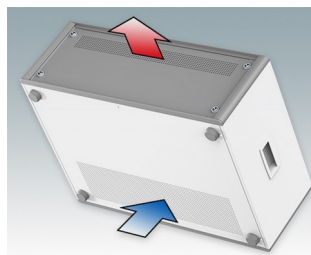

Modern Desktop Mini-Rack Enclosures to DIN 41494 and IEC 60297-3

- Cohesive design with no visible fixing screws. Robust yet lightweight aluminum construction
- Designed to accept standard 10.5" (42HP) and 19" (84HP) subracks, chassis and front panels
- Die cast bezels fit flush with the case body for a smooth appearance
- Recessed ABS side handles for easy carrying
- 10.5" versions also available with a bail arm
- Removable rear panel and internal subrack/chassis support rails included
- Ventilation holes in base and rear panel
- All case panels fitted with M4 threaded pillars for earth connections
- Molded ABS non-slip feet included
- Supplied fully assembled and ready to use
- Accessory anodized 10.5" and 19" front panels available.

Order your own fully customized version [learn more here >>](#)