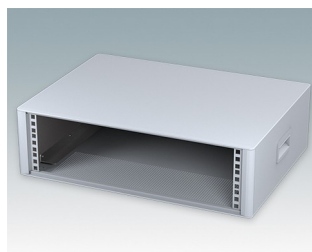

M6619345
TECHNOMET 19" 3Ux15.74"
Aluminum
Light gray RAL 7035
6.13"x21.22"x15.75"