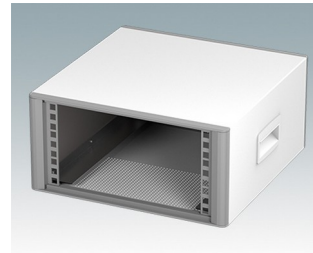

Modern Desktop Mini-Rack Enclosures to DIN 41494 and IEC 60297-3

- Cohesive design with no visible fixing screws. Robust yet lightweight aluminum construction
- Designed to accept standard 10.5" (42HP) and 19" (84HP) subracks, chassis and front panels
- Die cast bezels fit flush with the case body for a smooth appearance
- Recessed ABS side handles for easy carrying
- 10.5" versions also available with a bail arm
- Removable rear panel and internal subrack/chassis support rails included
- Ventilation holes in base and rear panel
- All case panels fitted with M4 threaded pillars for earth connections
- Molded ABS non-slip feet included
- Supplied fully assembled and ready to use
- Accessory anodized 10.5" and 19" front panels available.

Order your own fully customized version [learn more here >>](#)

Select Versions

M6610344
TECHNOMET 10.5" 3Ux13"
Aluminum
Anthracite RAL 7016
6.17"x12.72"x12.99"

M6610345
TECHNOMET 10.5" 3Ux13"
Aluminum
Light gray RAL 7035
6.17"x12.72"x12.99"