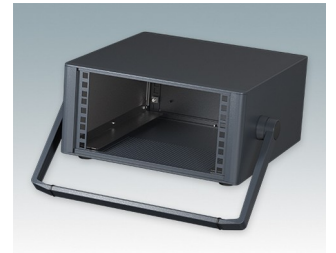

Modern Desktop Mini-Rack Enclosures to DIN 41494 and IEC 60297-3

- Cohesive design with no visible fixing screws. Robust yet lightweight aluminum construction
- Designed to accept standard 10.5" (42HP) and 19" (84HP) subracks, chassis and front panels
- Die cast bezels fit flush with the case body for a smooth appearance
- Recessed ABS side handles for easy carrying
- 10.5" versions also available with a bail arm
- Removable rear panel and internal subrack/chassis support rails included
- Ventilation holes in base and rear panel
- All case panels fitted with M4 threaded pillars for earth connections
- Molded ABS non-slip feet included
- Supplied fully assembled and ready to use
- Accessory anodized 10.5" and 19" front panels available.

Order your own fully customized version [learn more here >>](#)

Select Versions

M6610344
TECHNOMET 10.5" 3Ux13"
Aluminum
Anthracite RAL 7016
6.17"x12.72"x12.99"

M6610345
TECHNOMET 10.5" 3Ux13"
Aluminum
Light gray RAL 7035
6.17"x12.72"x12.99"

M6610346
TECHNOMET 10.5" 3Ux13"
Aluminum
Traffic white/traffic gray A RAL
9016/7042
6.17"x12.72"x12.99"

M6610354
TECHNOMET 10.5" 3Ux13"
Aluminum
Anthracite RAL 7016
6.17"x12.72"x12.99"

M6610355
TECHNOMET 10.5" 3Ux13"
Aluminum
Light gray RAL 7035
6.17"x12.72"x12.99"