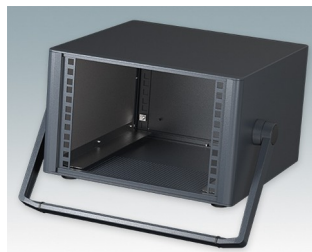

M6610454
TECHNOMET 10.5" 4Ux13"
Aluminum
Anthracite RAL 7016
7.87"x12.72"x12.99"