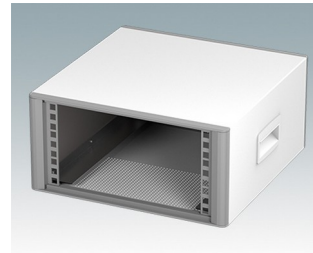

M6610346
TECHNOMET 10.5" 3Ux13"
Aluminum
Traffic white/traffic gray A RAL
9016/7042
6.17"x12.72"x12.99"