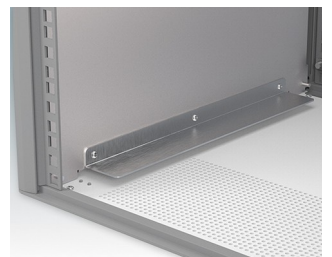

Modern Desktop Mini-Rack Enclosures to DIN 41494 and IEC 60297-3

- Cohesive design with no visible fixing screws. Robust yet lightweight aluminum construction
- Designed to accept standard 10.5" (42HP) and 19" (84HP) subracks, chassis and front panels
- Die cast bezels fit flush with the case body for a smooth appearance
- Recessed ABS side handles for easy carrying
- 10.5" versions also available with a bail arm
- Removable rear panel and internal subrack/chassis support rails included
- Ventilation holes in base and rear panel
- All case panels fitted with M4 threaded pillars for earth connections
- Molded ABS non-slip feet included
- Supplied fully assembled and ready to use
- Accessory anodized 10.5" and 19" front panels available.

Order your own fully customized version [learn more here >>](#)