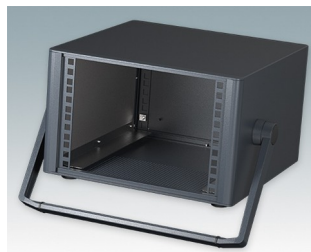

M6610454
TECHNOMET 10.5" 4Ux13"
Aluminum
Anthracite RAL 7016
7.87"x12.72"x12.99"