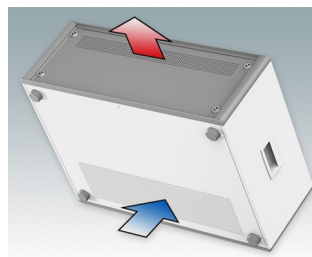

Modern Desktop Mini-Rack Enclosures to DIN 41494 and IEC 60297-3

- Cohesive design with no visible fixing screws. Robust yet lightweight aluminum construction
- Designed to accept standard 10.5" (42HP) and 19" (84HP) subracks, chassis and front panels
- Die cast bezels fit flush with the case body for a smooth appearance
- Recessed ABS side handles for easy carrying
- 10.5" versions also available with a bail arm
- Removable rear panel and internal subrack/chassis support rails included
- Ventilation holes in base and rear panel
- All case panels fitted with M4 threaded pillars for earth connections
- Molded ABS non-slip feet included
- Supplied fully assembled and ready to use
- Accessory anodized 10.5" and 19" front panels available.

Order your own fully customized version [learn more here >>](#)