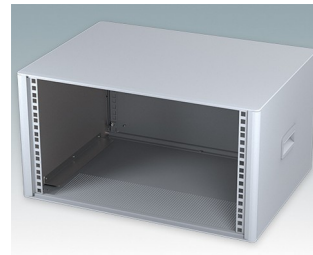

M6619645
TECHNOMET 19" 6Ux15.74"
Aluminum
Light gray RAL 7035
11.37"x21.22"x15.75"