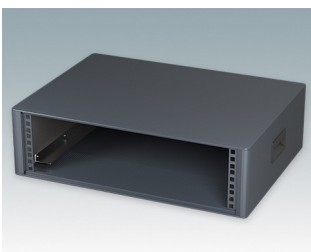

M6619344
TECHNOMET 19" 3Ux15.74"
Aluminum
Anthracite RAL 7016
6.13"x21.22"x15.75"