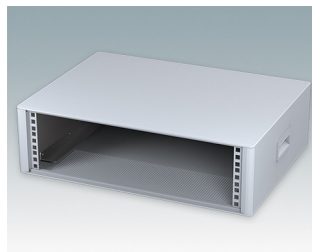

M6619345
TECHNOMET 19" 3Ux15.74"
Aluminum
Light gray RAL 7035
6.13"x21.22"x15.75"