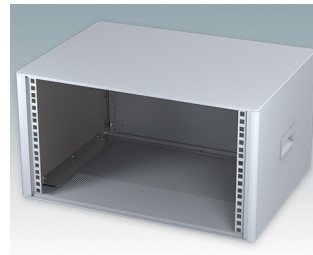

M6619645
TECHNOMET 19" 6Ux15.74"
Aluminum
Light gray RAL 7035
11.37"x21.22"x15.75"