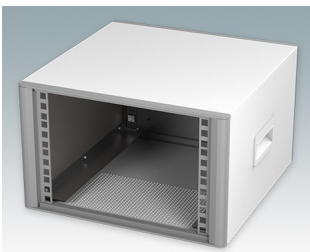

M6610446
TECHNOMET 10.5" 4Ux13"
Aluminum
Traffic white/traffic gray A RAL
9016/7042
7.87"x12.72"x12.99"