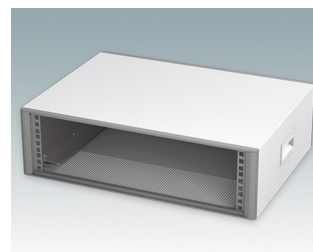

M6619346
TECHNOMET 19" 3Ux15.74"
Aluminum
Traffic white/traffic gray A RAL
9016/7042
6.13"x21.22"x15.75"