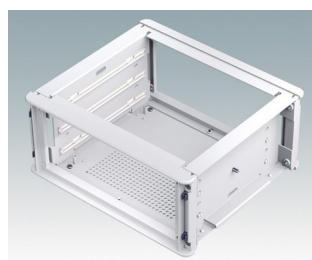

Highly attractive instrument enclosures

- Advanced desktop and portable enclosures in thirteen standard sizes all with ventilation
- Modern and cohesive design with no visible fixing screws
- Die cast front and rear bezels fit flush with the case body for a smooth appearance
- Snap-on front trims hide the case and front panel fixing screws
- All sizes available with or without a bail arm/handle, or ABS side handles (5.90")
- Three versions with sloping front panel (SL)
- Two tower style versions (TX) for maximizing desktop space
- Base panel pre-fitted with four M3 PCB mounting pillars
- Internal chassis prepunched for fitting snap-in PCB guides (accessories) in 3, 5, 7 or 9 positions
- Removable rear panel - recessed for protection of connectors, switches etc.
- Anodized front panel (accessory) - recessed for protection of keypads, displays etc.
- All case panels fitted with M4 threaded pillars for earth connection
- Supplied with four modern ABS feet with non-slip pads.

Order your own fully customised version [learn more here >>](#)