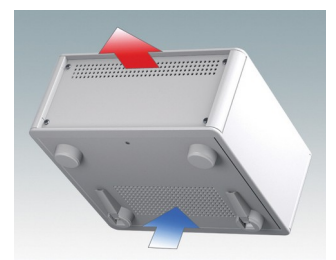

Highly attractive instrument enclosures

- Advanced desktop and portable enclosures in thirteen standard sizes all with ventilation
- Modern and cohesive design with no visible fixing screws
- Die cast front and rear bezels fit flush with the case body for a smooth appearance
- Snap-on front trims hide the case and front panel fixing screws
- All sizes available with or without a bail arm/handle, or ABS side handles (5.90")
- Three versions with sloping front panel (SL)
- Two tower style versions (TX) for maximizing desktop space
- Base panel pre-fitted with four M3 PCB mounting pillars
- Internal chassis prepunched for fitting snap-in PCB guides (accessories) in 3, 5, 7 or 9 positions
- Removable rear panel - recessed for protection of connectors, switches etc.
- Anodized front panel (accessory) - recessed for protection of keypads, displays etc.
- All case panels fitted with M4 threaded pillars for earth connection
- Supplied with four modern ABS feet with non-slip pads.

Order your own fully customised version [learn more here >>](#)