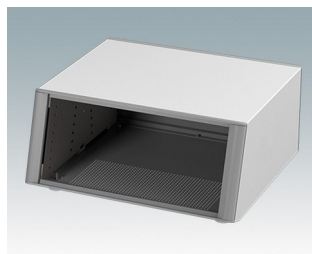

M6436356
Technomet SL315
Aluminum
Traffic white/traffic gray A RAL
9016/7042
13.78"x12.60"x5.91"