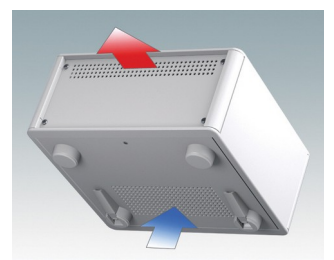

Highly attractive instrument enclosures

- Advanced desktop and portable enclosures in thirteen standard sizes all with ventilation
- Modern and cohesive design with no visible fixing screws
- Die cast front and rear bezels fit flush with the case body for a smooth appearance
- Snap-on front trims hide the case and front panel fixing screws
- All sizes available with or without a bail arm/handle, or ABS side handles (5.90")
- Three versions with sloping front panel (SL)
- Two tower style versions (TX) for maximizing desktop space
- Base panel pre-fitted with four M3 PCB mounting pillars
- Internal chassis prepunched for fitting snap-in PCB guides (accessories) in 3, 5, 7 or 9 positions
- Removable rear panel - recessed for protection of connectors, switches etc.
- Anodized front panel (accessory) - recessed for protection of keypads, displays etc.
- All case panels fitted with M4 threaded pillars for earth connection
- Supplied with four modern ABS feet with non-slip pads.

Order your own fully customised version [learn more here >>](#)