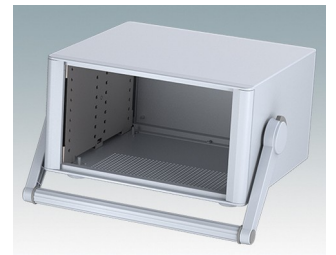

M6427335
Technomet R215H
Aluminum
Light gray RAL 7035
10.83"x9.84"x5.91"