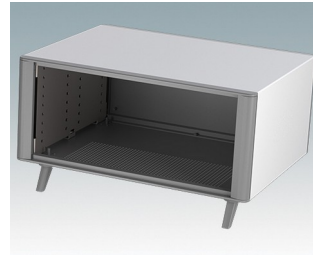

M6435326
Technomet R315
Aluminum
Traffic white/traffic gray A RAL
9016/7042
13.78"x10.83"x5.91"