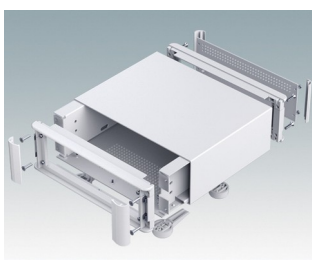

Highly attractive instrument enclosures

- Advanced desktop and portable enclosures in thirteen standard sizes all with ventilation
- Modern and cohesive design with no visible fixing screws
- Die cast front and rear bezels fit flush with the case body for a smooth appearance
- Snap-on front trims hide the case and front panel fixing screws
- All sizes available with or without a bail arm/handle, or ABS side handles (5.90")
- Three versions with sloping front panel (SL)
- Two tower style versions (TX) for maximizing desktop space
- Base panel pre-fitted with four M3 PCB mounting pillars
- Internal chassis prepunched for fitting snap-in PCB guides (accessories) in 3, 5, 7 or 9 positions
- Removable rear panel - recessed for protection of connectors, switches etc.
- Anodized front panel (accessory) - recessed for protection of keypads, displays etc.
- All case panels fitted with M4 threaded pillars for earth connection
- Supplied with four modern ABS feet with non-slip pads.

Order your own fully customised version [learn more here >>](#)