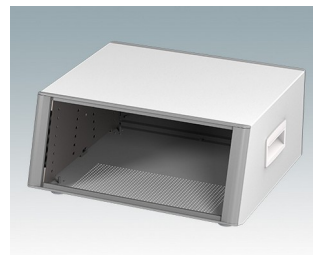

M6436326
Technomet SL315S
Aluminum
Traffic white/traffic gray A RAL
9016/7042
13.78"x12.60"x5.91"