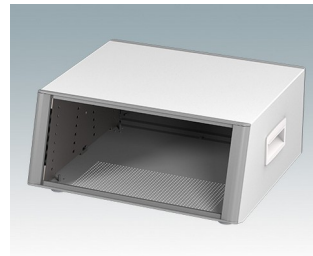

M6436326
Technomet SL315S
Aluminum
Traffic white/traffic gray A RAL
9016/7042
13.78"x12.60"x5.91"