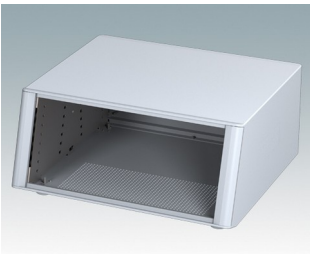

M6436355
Technomet SL315
Aluminum
Light gray RAL 7035
13.78"x12.60"x5.91"