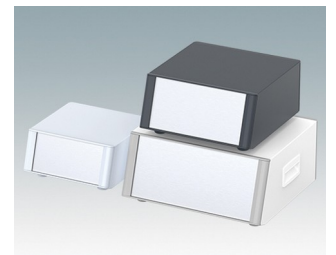

Highly attractive instrument enclosures

- Advanced desktop and portable enclosures in thirteen standard sizes all with ventilation
- Modern and cohesive design with no visible fixing screws
- Die cast front and rear bezels fit flush with the case body for a smooth appearance
- Snap-on front trims hide the case and front panel fixing screws
- All sizes available with or without a bail arm/handle, or ABS side handles (5.90")
- Three versions with sloping front panel (SL)
- Two tower style versions (TX) for maximizing desktop space
- Base panel pre-fitted with four M3 PCB mounting pillars
- Internal chassis prepunched for fitting snap-in PCB guides (accessories) in 3, 5, 7 or 9 positions
- Removable rear panel - recessed for protection of connectors, switches etc.
- Anodized front panel (accessory) - recessed for protection of keypads, displays etc.
- All case panels fitted with M4 threaded pillars for earth connection
- Supplied with four modern ABS feet with non-slip pads.

Order your own fully customised version [learn more here >>](#)