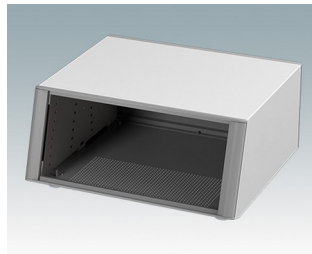

M6436356
Technomet SL315
Aluminum
Traffic white/traffic gray A RAL
9016/7042
13.78"x12.60"x5.91"