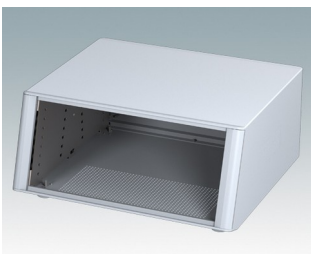

M6436355
Technomet SL315
Aluminum
Light gray RAL 7035
13.78"x12.60"x5.91"