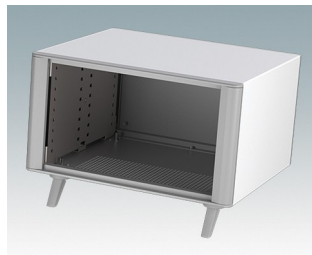

M6427326
Technomet R215
Aluminum
Traffic white/traffic gray A RAL
9016/7042
10.83"x9.84"x5.91"