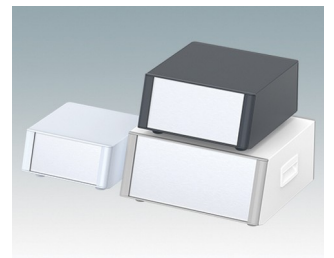

Highly attractive instrument enclosures

- Advanced desktop and portable enclosures in thirteen standard sizes all with ventilation
- Modern and cohesive design with no visible fixing screws
- Die cast front and rear bezels fit flush with the case body for a smooth appearance
- Snap-on front trims hide the case and front panel fixing screws
- All sizes available with or without a bail arm/handle, or ABS side handles (5.90")
- Three versions with sloping front panel (SL)
- Two tower style versions (TX) for maximizing desktop space
- Base panel pre-fitted with four M3 PCB mounting pillars
- Internal chassis prepunched for fitting snap-in PCB guides (accessories) in 3, 5, 7 or 9 positions
- Removable rear panel - recessed for protection of connectors, switches etc.
- Anodized front panel (accessory) - recessed for protection of keypads, displays etc.
- All case panels fitted with M4 threaded pillars for earth connection
- Supplied with four modern ABS feet with non-slip pads.

Order your own fully customised version [learn more here >>](#)