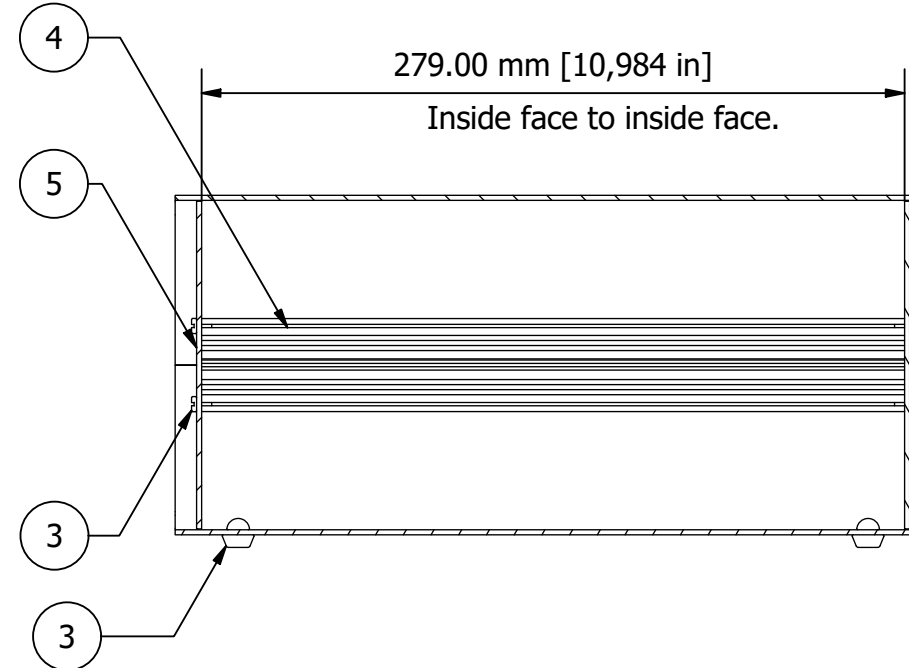

Base

PARTS LIST			
ITEM	QTY	PART NUMBER	DESCRIPTION
3	1	M5403016	Unicase Assembly Kit
4	2	M5400004	Extrusion
5	2	M5402004	Front/Rear Panels
6	1	M5409008	Top Cover
7	1	M5409120	Base Panel

Anodised Front Panel
2 off - 2mm Thick.

Detail C

Front

Side

B-B

FIRST ANGLE PROJECTION

Designed by L Clark	Description UNICASE 4 BLACK	Date 26/05/2015	Scale 1:3
METCASE ENCLOSURES 15 Brunel Way, Segensworth East, Fareham, Hampshire, UK. PO15 5TX Tel: +44 (0)1489 583858 Email: metcase@okw.co.uk		METcase™ www.metcase.com Part Number M5504119	
		Issue 1	Sheet 1 / 1