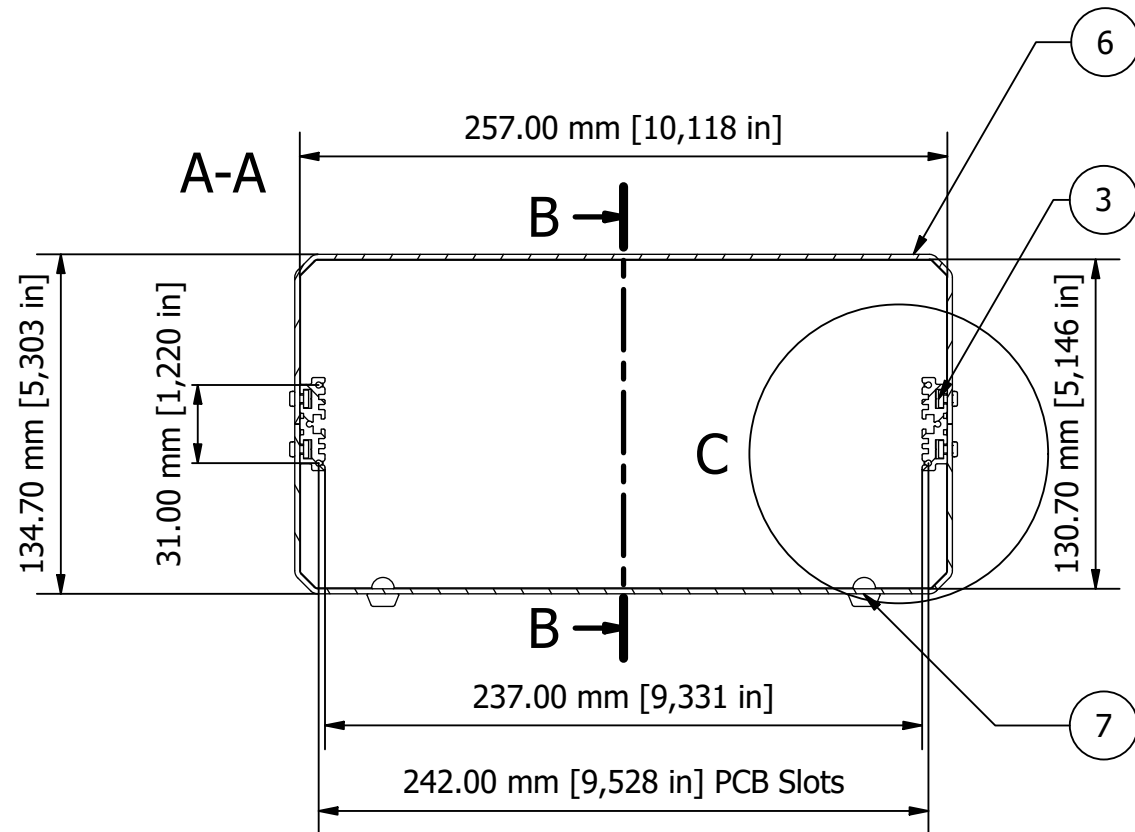

Base

PARTS LIST			
ITEM	QTY	PART NUMBER	DESCRIPTION
3	1	M5403016	Unicase Assembly Kit
4	2	M5400004	Extrusion
5	2	M5402004	Front/Rear Panels
6	1	M5409008	Top Cover
7	1	M5409120	Base Panel

Anodised Front Panel
2 off - 2mm Thick.

Detail C

Front

Side

B-B

FIRST ANGLE PROJECTION

Designed by L Clark	Description UNICASE 4 BLACK	Date 26/05/2015	Scale 1:3
METCASE ENCLOSURES 15 Brunel Way, Segensworth East, Fareham, Hampshire, UK. PO15 5TX Tel: +44 (0)1489 583858 Email: metcase@okw.co.uk		METcase™ www.metcase.com Part Number M5504119	
		Issue 1	Sheet 1 / 1