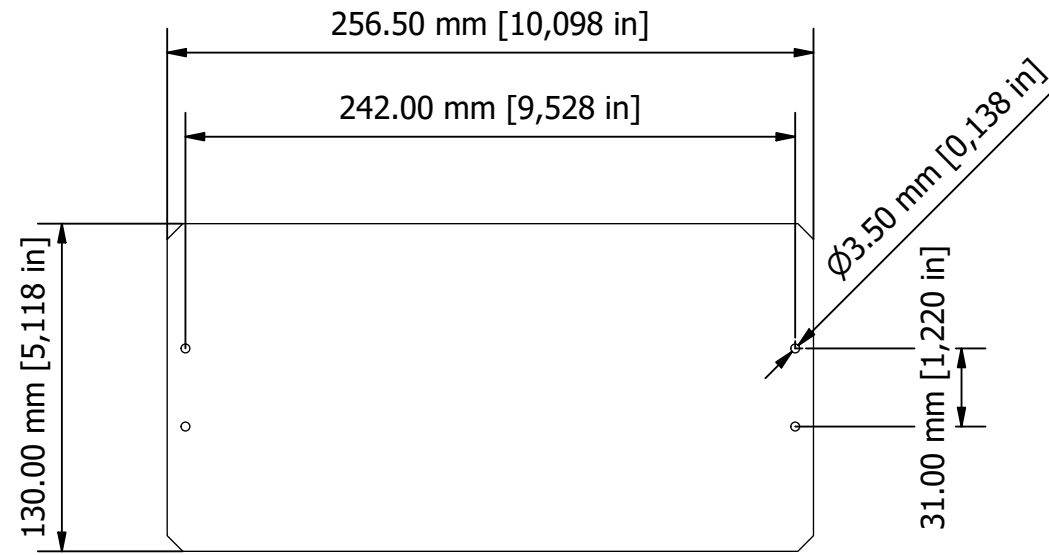

Base

PARTS LIST			
ITEM	QTY	PART NUMBER	DESCRIPTION
3	1	M5403016	Unicase Assembly Kit
4	2	M5400004	Extrusion
5	2	M5402004	Front/Rear Panels
6	1	M5409008	Top Cover
7	1	M5409120	Base Panel

Anodised Front Panel
2 off - 2mm Thick.

Detail C

Front

Side

B-B

FIRST ANGLE PROJECTION

Designed by L Clark	Description UNICASE 4 BLACK	Date 26/05/2015	Scale 1:3
METCASE ENCLOSURES 15 Brunel Way, Segensworth East, Fareham, Hampshire, UK. PO15 5TX Tel: +44 (0)1489 583858 Email: metcase@okw.co.uk		METcase™ www.metcase.com Part Number M5504119	
		Issue 1	Sheet 1 / 1