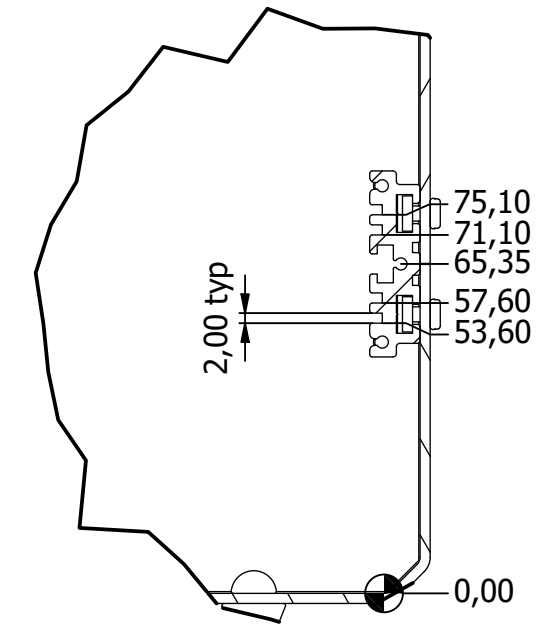

Base

PARTS LIST			
ITEM	QTY	PART NUMBER	DESCRIPTION
3	1	M5403016	Unicase Assembly Kit
4	2	M5400004	Extrusion
5	2	M5402004	Front/Rear Panels
6	1	M5409008	Top Cover
7	1	M5409120	Base Panel

Anodised Front Panel
2 off - 2mm Thick.

Detail C

Front

Side

B-B

FIRST ANGLE PROJECTION

Designed by L Clark	Description UNICASE 4 BLACK	Date 26/05/2015	Scale 1:3
METCASE ENCLOSURES 15 Brunel Way, Segensworth East, Fareham, Hampshire, UK. PO15 5TX Tel: +44 (0)1489 583858 Email: metcase@okw.co.uk		METcase™ www.metcase.com Part Number M5504119	
		Issue 1	Sheet 1 / 1