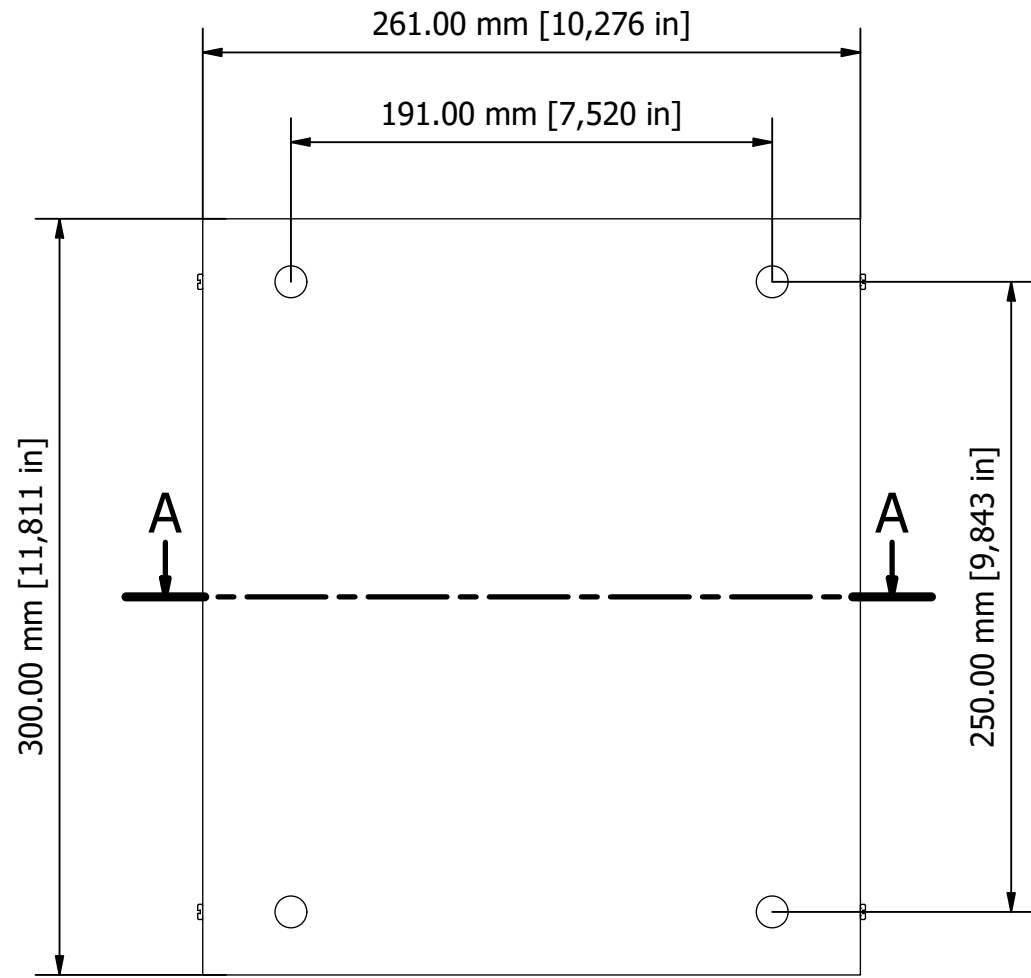

Base

PARTS LIST			
ITEM	QTY	PART NUMBER	DESCRIPTION
3	1	M5403016	Unicase Assembly Kit
4	2	M5400004	Extrusion
5	2	M5402004	Front/Rear Panels
6	1	M5409008	Top Cover
7	1	M5409120	Base Panel

Anodised Front Panel
2 off - 2mm Thick.

Detail C

Front

Side

B-B

FIRST ANGLE PROJECTION

Designed by L Clark	Description UNICASE 4 BLACK	Date 26/05/2015	Scale 1:3
METCASE ENCLOSURES 15 Brunel Way, Segensworth East, Fareham, Hampshire, UK. PO15 5TX Tel: +44 (0)1489 583858 Email: metcase@okw.co.uk		METcase™ www.metcase.com Part Number M5504119	
		Issue 1	Sheet 1 / 1