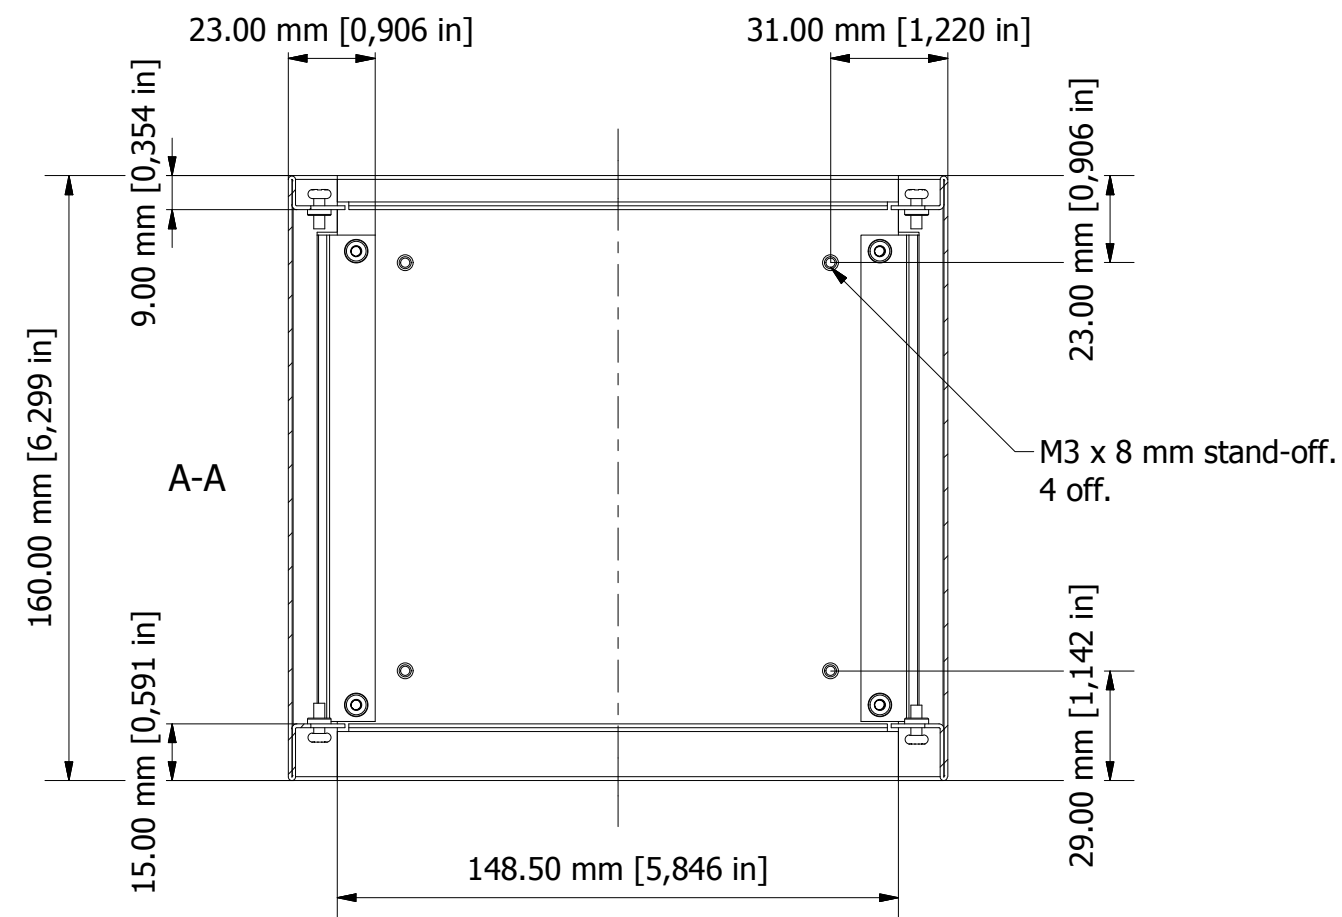

Notes.
 Made from 1.5 mm aluminium.
 Front/Rear panels are not included with the case,
 choose required type as an accessory. (M5100565
 or M5100560)

PARTS LIST			
ITEM	QTY	PART NUMBER	DESCRIPTION
1	4	M3 x 6 mm CSK Screw	Base Panel Screws
2	8	M3 x 8 mm Pan Screw	Front/Rear Panel Screws
3	1	M5101005	Base Panel
4	1	M5109006	Top Cover

FIRST ANGLE PROJECTION

Designed by L Clark	Description Minimet 6	Date 16/12/2013	Scale 1:2
METCASE ENCLOSURES 15 Brunel Way, Segensworth East, Fareham, Hampshire, PO15 5TX, UK. Tel: +44 (0)1489 583858 Email: metcase@okw.co.uk		METcase™ www.metcase.com Part Number M5117125	
		Issue 1	Sheet 1 / 1