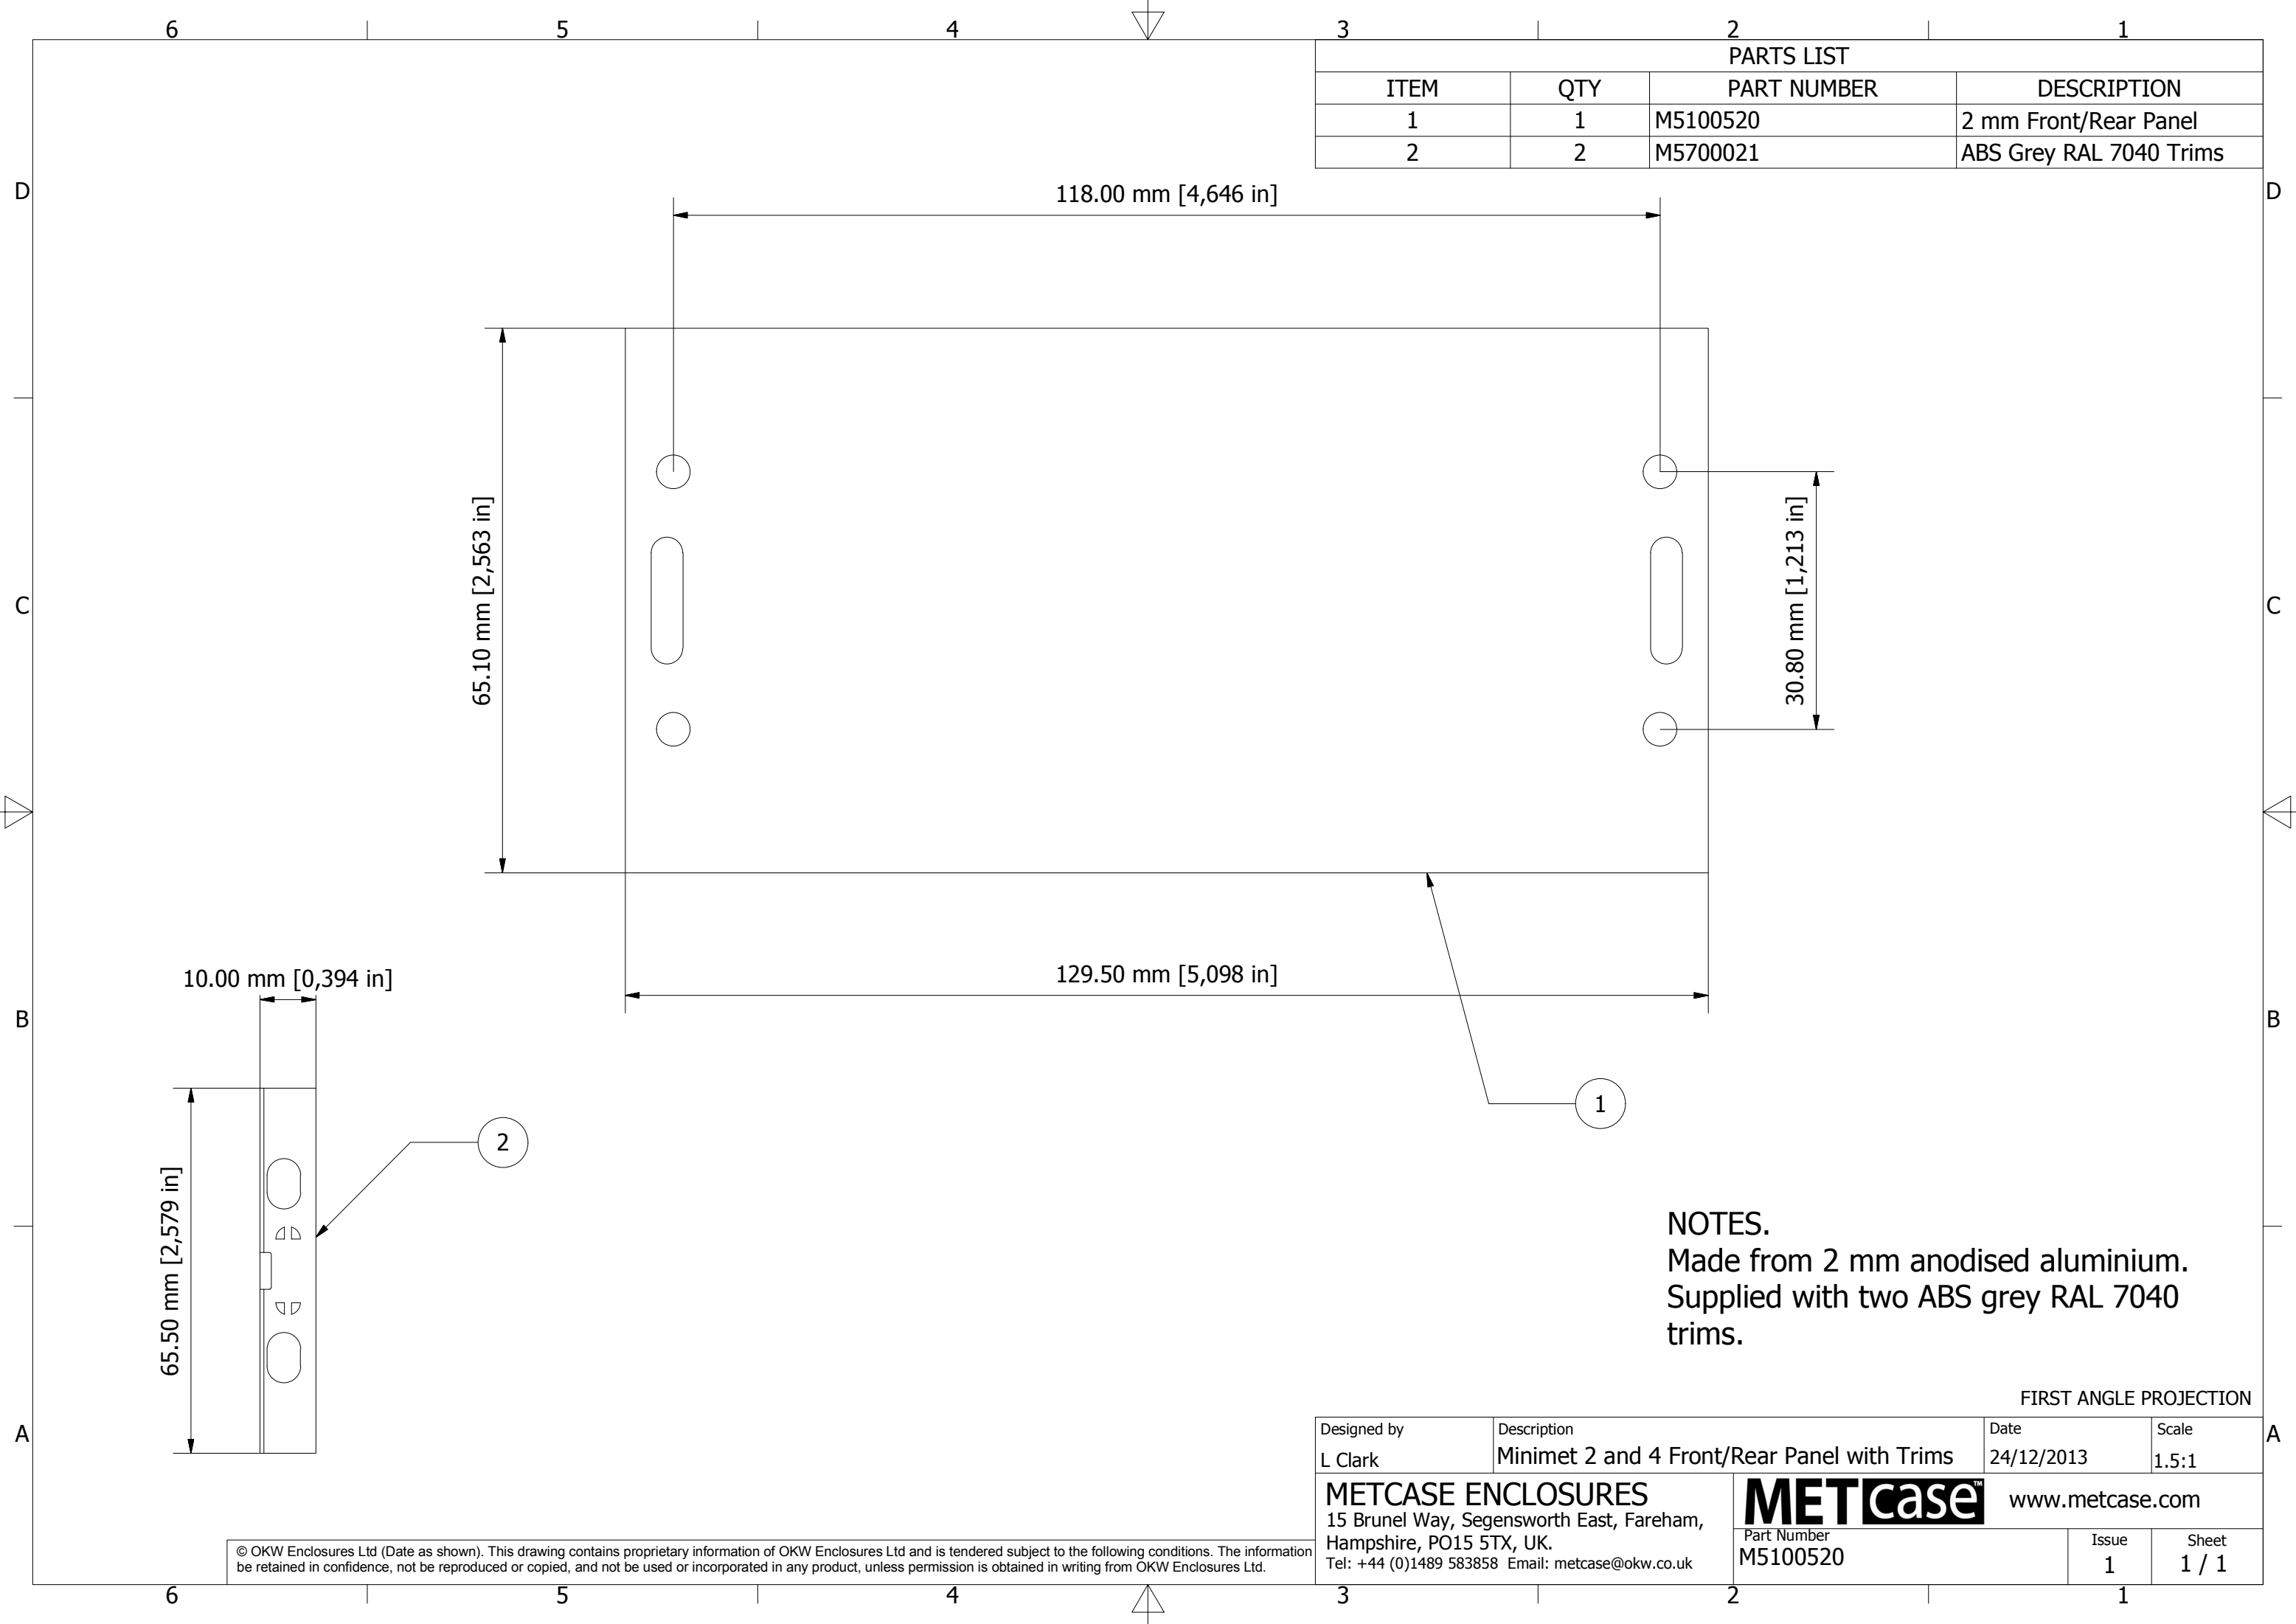

PARTS LIST			
ITEM	QTY	PART NUMBER	DESCRIPTION
1	1	M5100520	2 mm Front/Rear Panel
2	2	M5700021	ABS Grey RAL 7040 Trims

NOTES.  
 Made from 2 mm anodised aluminium.  
 Supplied with two ABS grey RAL 7040 trims.

FIRST ANGLE PROJECTION

Designed by L Clark	Description Minimet 2 and 4 Front/Rear Panel with Trims	Date 24/12/2013	Scale 1.5:1
<b>METCASE ENCLOSURES</b> 15 Brunel Way, Segensworth East, Fareham, Hampshire, PO15 5TX, UK. Tel: +44 (0)1489 583858 Email: metcase@okw.co.uk		<b>METcase™</b> www.metcase.com Part Number <b>M5100520</b>	Issue <b>1</b> Sheet <b>1 / 1</b>