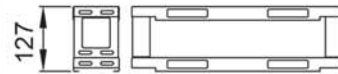

MULTI-FUNCTION MEMBERS

Dimensions in mm

www.metcaseusa.com

LOGIC² / EVO

WITRACK / EASYRACK

DOUBLE

LOGIC²

EVO