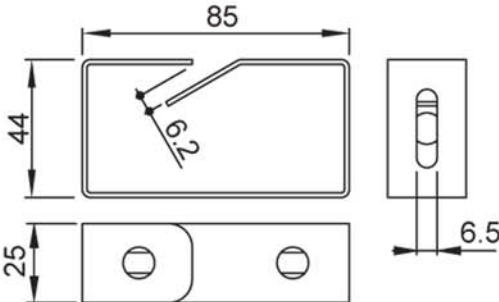

# Cable Guide Clamps

Part # 32155821 - 1U  
Part # 32155822 - 1U/2U  
Part # 32155823 - 2U

[www.metcaseusa.com](http://www.metcaseusa.com)

Dimensions in mm

1U

1U/2U

2U