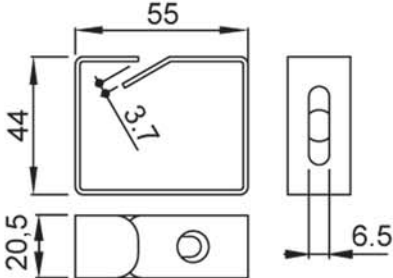

# Cable Guide Clamps

Part # 32155821 - 1U  
Part # 32155822 - 1U/2U  
Part # 32155823 - 2U

[www.metcaseusa.com](http://www.metcaseusa.com)

Dimensions in mm

1U

1U/2U

2U