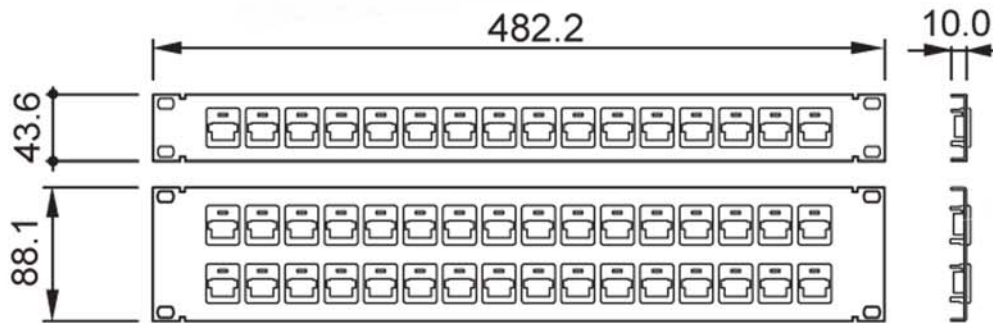

# 19" Patch Panels for RJ45 Keystone/Systimax Connectors

Dimensions in mm

[www.metcaseusa.com](http://www.metcaseusa.com)

## 19" Patch Panels