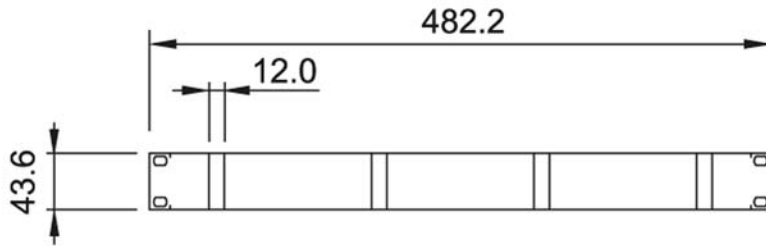

# 19" Cable Clamps Panels

Part # 32150121 - 1U  
Part # 32215508 - 2U

Dimensions in mm

[www.metcaseusa.com](http://www.metcaseusa.com)

1U

2U