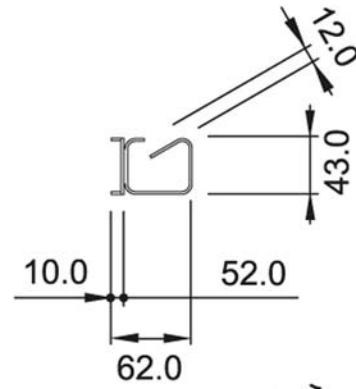

# 19" Cable Clamps Panels

Part # 32150121 - 1U  
Part # 32215508 - 2U

Dimensions in mm

[www.metcaseusa.com](http://www.metcaseusa.com)

1U

2U